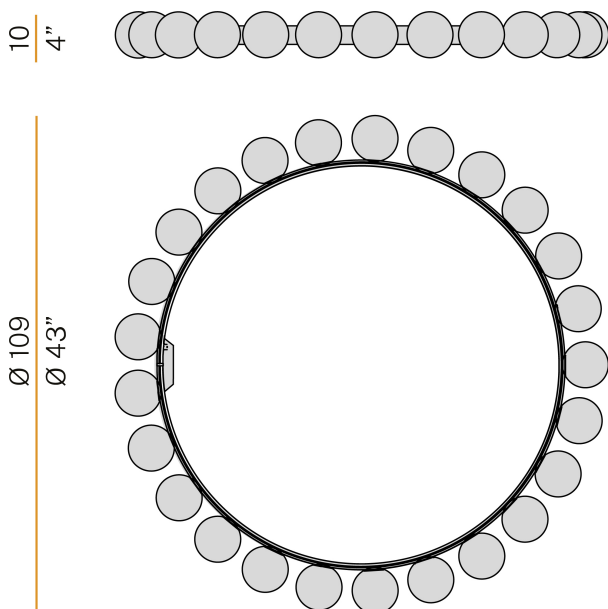

Technical drawing