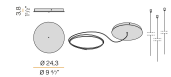

YFR11606.075.A02

Power supply and suspension kit with champagne or mat black canopy, 75W DALI/Push DIM dimmable driver, 5m (196,9") long power cable, griplocks and 5m (196,9") long steel cables. Canopy for power supply up to 1 M116__080.0410 or 1 M116__110.0410 model.