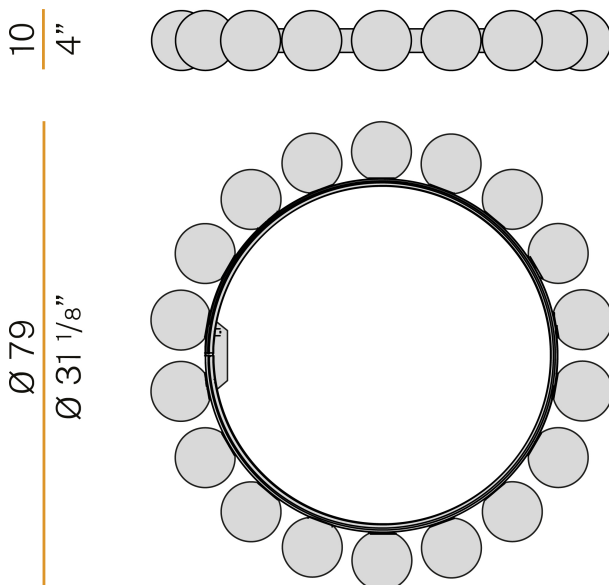

Technical drawing