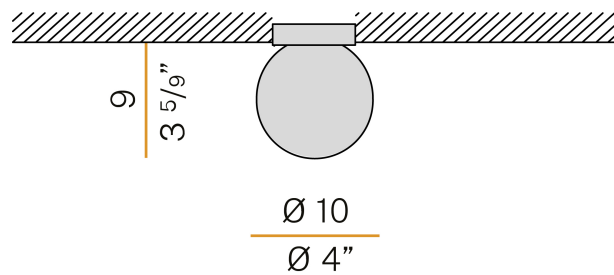

PANZERI

Murané

24V DC ON-OFF
X11505.010.0401

 champagne

Data sheet

CODE	X11505.010.0401
SYSTEM POWER CONSUMPTION	4W
LIGHT SOURCE	LED
COLOUR TEMPERATURE	3000K Ra>90
LIGHT DISTRIBUTION	diffused
POWER SUPPLY	24V DC
ELECTRICAL CONFIGURATION	ON-OFF
DRIVER	remote included
NOMINAL LUMINOUS FLUX	120lm
WEIGHT	0,42 Kg
PROTECTION DEGREE	IP20
COLOUR TOLLERANCES	SDCM 3
PACKING DIMENSIONS	0,0 x 0,0 x 0,0 cm

Technical drawing

Lighting fixture for ceiling or wall semi-built-in installation for interiors, with direct light emission.

Pickled sheet metal fixing bracket in white polyacrylic paint.
Built-in ceiling plate for permanent false ceilings, in pickled sheet metal in champagne polyacrylic paint.

Built-in hole dimension: Ø 70mm (Ø 2,8")

Application

Polar diagram