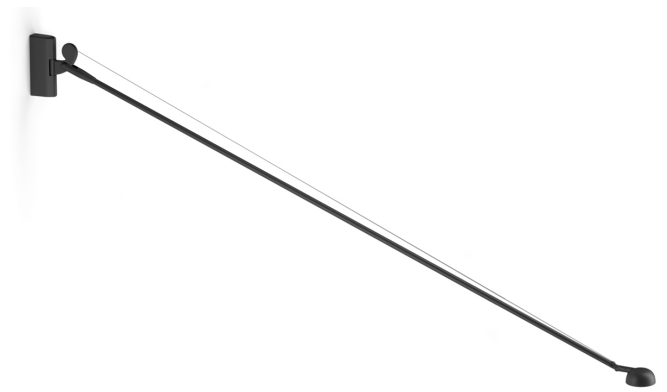

Opuntia

220-240V AC DIM-to-warm + tunable white
A06806.180.9121

● mat black

Data sheet

CODE	A06806.180.9121
SYSTEM POWER CONSUMPTION	8,5W
EFFICACY	87.5lm/W
LIGHT SOURCE	LED
COLOUR TEMPERATURE	2200-4000K Ra>90
LIGHT DISTRIBUTION	adjustable
POWER SUPPLY	220-240V AC
FREQUENCY	50/60Hz
ELECTRICAL CONFIGURATION	DIM-to-warm + tunable white
DRIVER	integrated included
LUMEN OUTPUT	700lm
WEIGHT	0,00 Kg
PROTECTION DEGREE	IP40
PACKING DIMENSIONS	0,0 x 0,0 x 0,0 cm

Wall lighting fixture for interiors, with swivelling light beam.
Pickled sheet metal wall bracket in polyacrylic paint.
Pickled sheet metal wall plate in polyacrylic paint.
Extruded aluminium frame in white, mat black, bronze, mat brass or titanium polyacrylic paint.
Die-cast aluminium joints in polyacrylic paint.
Steel wire rope sling.
Die-cast aluminium head rotating on two axes in polyacrylic paint.
Modelled polycarbonate diffuser with opaline finish and serigraphy.
Push-button to adjust luminosity and light shade according to 5 levels of visual comfort.