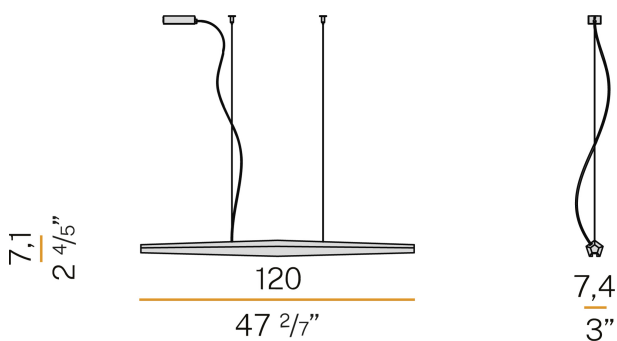

PANZERI

Viisi

220-240V AC dimmable (DALI/Push DIM)

L02002.120.0402

Data sheet

CODE	L02002.120.0402
SYSTEM POWER CONSUMPTION	23W
EFFICACY	51.65lm/W
LIGHT SOURCE	LED
COLOUR TEMPERATURE	3000K Ra>90
LIGHT DISTRIBUTION	diffused
POWER SUPPLY	220-240V AC
FREQUENCY	50/60Hz
ELECTRICAL CONFIGURATION	dimmable (DALI/Push DIM)
DRIVER	integrated included
NOMINAL LUMINOUS FLUX	2590lm
LUMEN OUTPUT	1188lm
EFFICIENCY	45.9%
WEIGHT	1.45 Kg
PROTECTION DEGREE	IP40
PACKING DIMENSIONS	14,0 x 141,0 x 14,0 cm

Suspension lighting fixture for interiors, with direct light emission. Machined aluminium structure in white or black polyacrylic paint. Anodized extruded aluminium heat sink. Extruded polycarbonate diffuser with opaline finish. Suspension kit with griplocks and 2m (78,7") long steel cables. 2m (78,7") long power cable in transparent PVC. Power canopy with galvanized sheet metal ceiling bracket and pickled sheet metal covering in white or black polyacrylic paint.

Technical drawing

Polar diagram