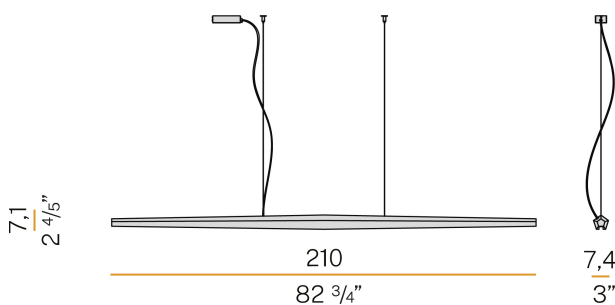

PANZERI

Viisi

220-240V AC dimmable (DALI/Push DIM)

L02002.210.0402

Data sheet

CODE	L02002.210.0402
SYSTEM POWER CONSUMPTION	44W
EFFICACY	54lm/W
LIGHT SOURCE	LED
COLOUR TEMPERATURE	3000K Ra>90
LIGHT DISTRIBUTION	diffused
POWER SUPPLY	220-240V AC
FREQUENCY	50/60Hz
ELECTRICAL CONFIGURATION	dimmable (DALI/Push DIM)
DRIVER	integrated included
NOMINAL LUMINOUS FLUX	5180lm
LUMEN OUTPUT	2376lm
EFFICIENCY	45.9%
WEIGHT	2,80 Kg
PROTECTION DEGREE	IP40
PACKING DIMENSIONS	14,0 x 224,0 x 14,0 cm

Suspension lighting fixture for interiors, with direct light emission. Machined aluminium structure in white or black polyacrylic paint. Anodized extruded aluminium heat sink. Extruded polycarbonate diffuser with opaline finish. Suspension kit with griplocks and 2m (78,7") long steel cables. 2,3m (90,6") long power cable in transparent PVC. Power canopy with galvanized sheet metal ceiling bracket and pickled sheet metal covering in white or black polyacrylic paint.

Technical drawing

Polar diagram