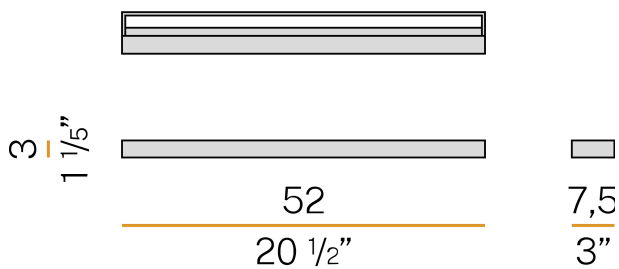

PANZERI

Zero

220-240V AC ON-OFF
A03522.050.0401

Data sheet

CODE	A03522.050.0401
SYSTEM POWER CONSUMPTION	11W
EFFICACY	55.73lm/W
LIGHT SOURCE	LED
COLOUR TEMPERATURE	3000K Ra>90
LIGHT DISTRIBUTION	diffused
POWER SUPPLY	220-240V AC
FREQUENCY	50/60Hz
ELECTRICAL CONFIGURATION	ON-OFF
DRIVER	integrated included
NOMINAL LUMINOUS FLUX	990lm
LUMEN OUTPUT	613lm
EFFICIENCY	61.9%
WEIGHT	0,92 Kg
PROTECTION DEGREE	IP20
COLOUR TOLLERANCES	SDCM 3
PACKING DIMENSIONS	10,0 x 83,0 x 5,0 cm

Ceiling or wall lighting fixture for interiors, with direct and indirect light emission. Pickled sheet metal structure in white, bronze or mat brass polyacrylic paint, or with gold leaf coating, or in polished stainless steel. Specular aluminium reflector. Cover in brass with white, bronze or mat brass polyacrylic paint, or with gold leaf coating, or with galvanic chrome plating. Extruded polycarbonate diffuser with opaline finish.

Technical drawing