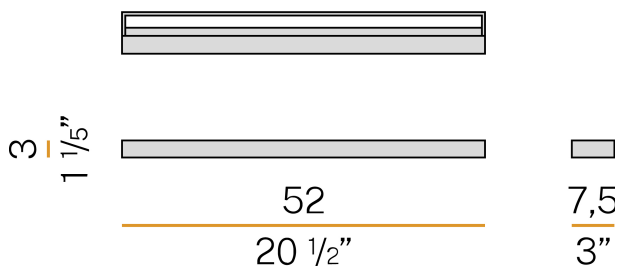

PANZERI

Zero

220-240V AC ON-OFF

A03521.050.0401

gold leaf

Data sheet

CODE	A03521.050.0401
SYSTEM POWER CONSUMPTION	11W
EFFICACY	55.73lm/W
LIGHT SOURCE	LED
COLOUR TEMPERATURE	3000K Ra>90
LIGHT DISTRIBUTION	diffused
POWER SUPPLY	220-240V AC
FREQUENCY	50/60Hz
ELECTRICAL CONFIGURATION	ON-OFF
DRIVER	integrated included
NOMINAL LUMINOUS FLUX	990lm
LUMEN OUTPUT	613lm
EFFICIENCY	61.9%
WEIGHT	0,92 Kg
PROTECTION DEGREE	IP20
COLOUR TOLLERANCES	SDCM 3
PACKING DIMENSIONS	10,0 x 83,0 x 5,0 cm

Ceiling or wall lighting fixture for interiors, with direct and indirect light emission. Pickled sheet metal structure in white, bronze or mat brass polyacrylic paint, or with gold leaf coating, or in polished stainless steel. Specular aluminium reflector. Cover in brass with white, bronze or mat brass polyacrylic paint, or with gold leaf coating, or with galvanic chrome plating. Extruded polycarbonate diffuser with opaline finish.

Technical drawing