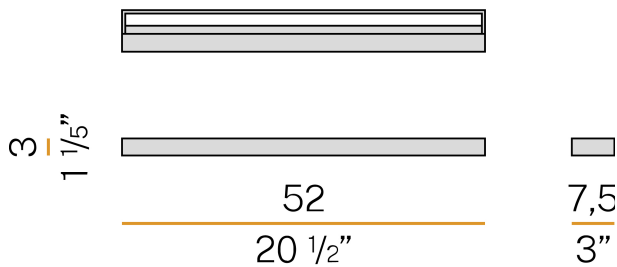

PANZERI

Zero

220-240V AC ON-OFF

A03501.050.0401

● white

Data sheet

CODE	A03501.050.0401
SYSTEM POWER CONSUMPTION	11W
EFFICACY	55.73lm/W
LIGHT SOURCE	LED
COLOUR TEMPERATURE	3000K Ra>90
LIGHT DISTRIBUTION	diffused
POWER SUPPLY	220-240V AC
FREQUENCY	50/60Hz
ELECTRICAL CONFIGURATION	ON-OFF
DRIVER	integrated included
NOMINAL LUMINOUS FLUX	990lm
LUMEN OUTPUT	613lm
EFFICIENCY	61.9%
WEIGHT	0,92 Kg
PROTECTION DEGREE	IP20
COLOUR TOLLERANCES	SDCM 3
PACKING DIMENSIONS	10,0 x 83,0 x 5,0 cm

Ceiling or wall lighting fixture for interiors, with direct and indirect light emission. Pickled sheet metal structure in white, bronze or mat brass polyacrylic paint, or with gold leaf coating, or in polished stainless steel. Specular aluminium reflector. Cover in brass with white, bronze or mat brass polyacrylic paint, or with gold leaf coating, or with galvanic chrome plating. Extruded polycarbonate diffuser with opaline finish.

Technical drawing