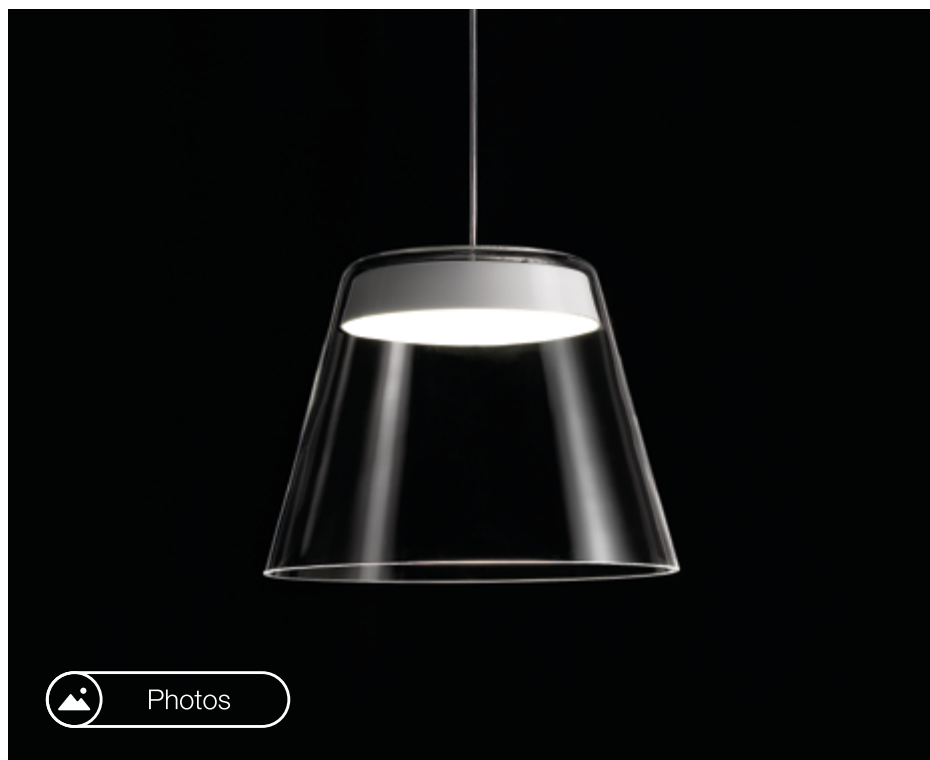

Diaphanès S

Design Valerio Cometti

Dimension

Weight : 11,00 Kg
Volume : 1 packages 0,225 m³

Product

Code : 0DIAP0S45

Type : Suspension

Light source

Type : LED 2700K
Watt : 1 x 35W + 3 x 3W
CRI90
Dimmer : PUSH, 1-10 , DALI

Finish

Glass : Clear glass

Frame : Polish white

Certificates

Accessories de Majo team will advise clients with the best option, assisting them with their purchase.