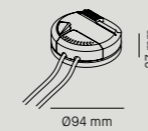

Acesorios Accessories

2400
9416

Properties

Satin triplex opal blown glass diffuser shade. Upper and lower supports of the screen in injected zamak. Matt black lacquer finish (RAL 9005). Interior support for lamp holder G9 (x2) made of injected zamak. Steel tube and base. Matt black lacquer finishes (RAL9005). Air switch included in the 2-meter cable. Possibility of adapting aerial dimmer.

Código Code	Acabados Finishes	Precio Price

2400	Dimmer Aéreo / Aerial dimmer	47,03 €
9416	Repuesto dimmer / Spare dimmer	69,68 €