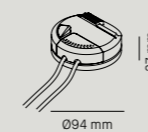

Acesorios Accessories

2400
9416

Properties

Satin triplex opal blown glass diffuser shade. Upper and lower supports of the screen in injected zamak. Matt black lacquer finish (RAL 9005). Interior support for lamp holder G9 (x2) made of injected zamak. Steel tube and base. Matt black lacquer finishes (RAL 9005). Air switch included in the 2-meter cable. Possibility of adapting aerial dimmer.

Código Code	Acabados Finishes	Precio Price

2400	Dimmer Aéreo / Aerial dimmer	47,03 €
9416	Repuesto dimmer / Spare dimmer	69,68 €