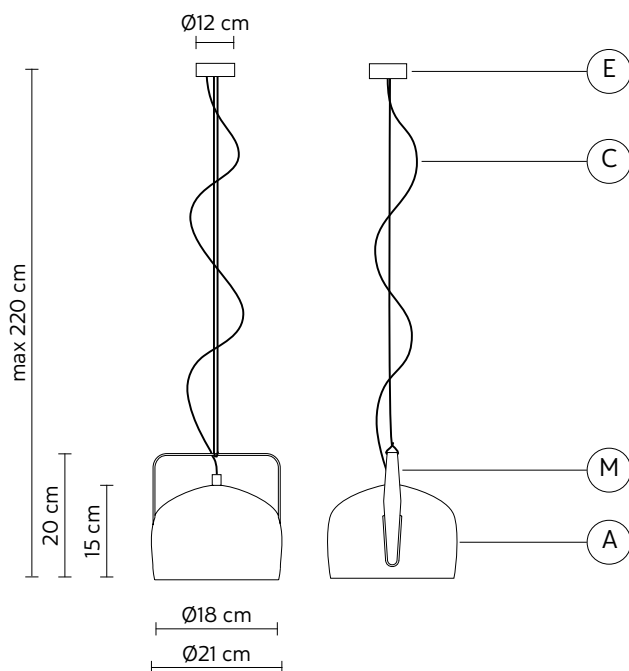

LIGHT EMISSION

unidirectional

| | |
|---|----------|
|  | direct |
|  | filtered |
|  | indirect |
|  | absence |

COMPLIANT WITH

| | |
|-----|--------------|
| IEC | 60598-1:2014 |
| EN | 60598-1:2015 |

| | |
|----------------------|--------------|
| degree of protection | IP20 |
| bulb | not provided |