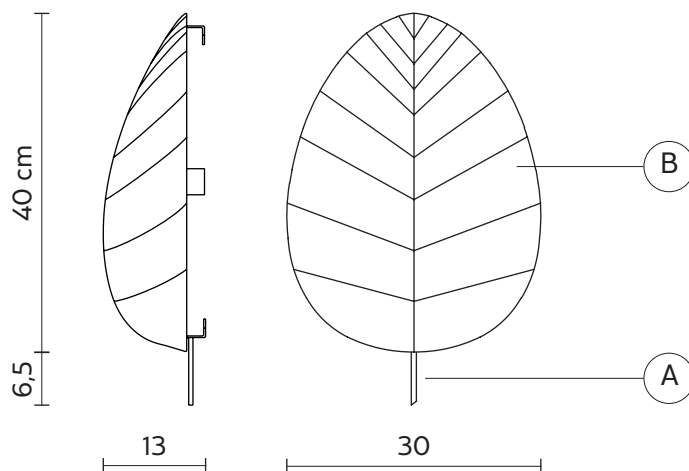

EDEN COLLECTION - "EVA" wall lamp/ceiling lamp

Matteo Ugolini design

year 2015

TECHNICAL SHEET - AP103 3B INT

STRUCTURE "A"

material	steel	
colour	white	

STRUCTURE "B"

material	lycra	
colour	white	

ELECTRICAL CABLE

socket	E27
source	max 1x46w
energy class	from E to A++

PACKAGING

nr.of collis	1
net weight/kg	1
gross weight/kg	1,55
packaging/cm	38x38x26