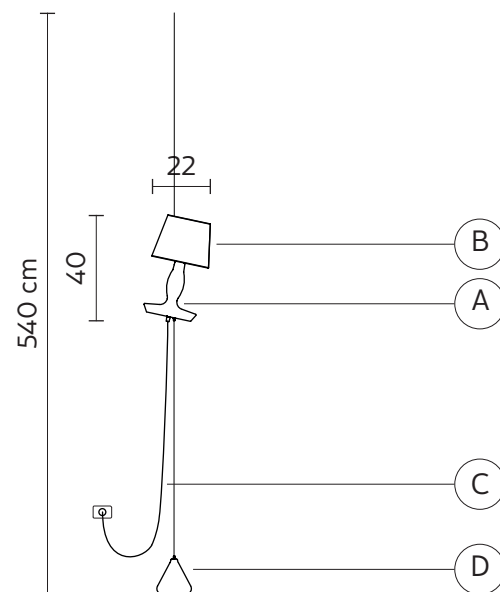

NORMA M floor lamp

Edmondo Testaguzza design

year 2012

TECHNICAL SHEET - H640BB

STRUCTURE "A - BASE D"

material	ceramic	
colour	matt white	

SHADE "B"

material	linen	
colour	white	

ELECTRICAL CABLE "C"

material	PVC	
colour	transparent	

ELECTRICAL SYSTEM

socket	E27
source	max 1x70w
energy class	from E to A++

PACKAGING

nr. of collis	3
net weight/kg	2
gross weight/kg	3,4
packaging/cm	25x26x41(A) - 32x32x25(B) - 22x22x21(D)

EMISSION OF LIGHT

one-directional

CERTIFICATION

IEC	60598-1:2008
EN	60598-1:2008 + A11:2009

IP rate	IP20
bulb	not provided

COLLECTION

available also as: wall lamp, suspension and table lamp

H640NN