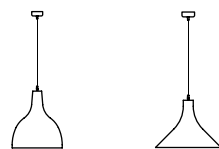

COLLECTION

SE150 AN INT SE150 BN INT