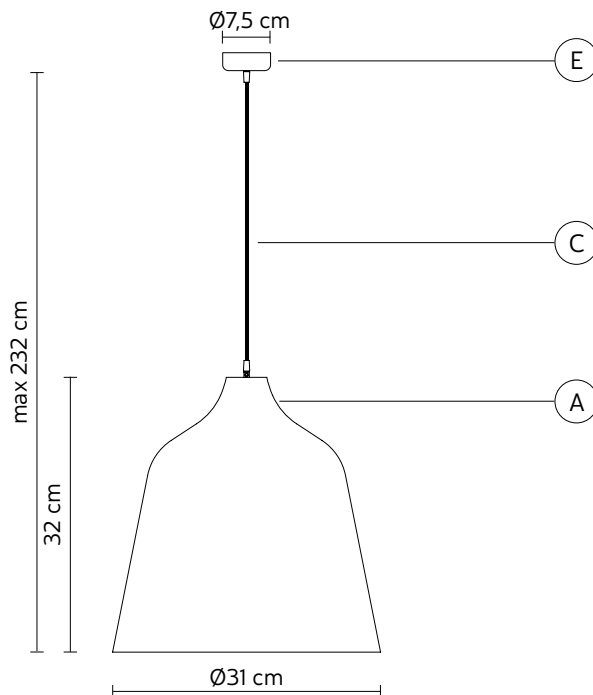

T-BLACK suspension lamp

Edmondo Testaguzza design

year 2018

DATA SHEET - SE150 CN INT

LAMP "A"

| | |
|--------------|---------------------|
| material | stoneware |
| outer colour | matt charcoal |
| inner colour | glossy white enamel |

CEILING CUP "E"

| | |
|----------|------------|
| material | metal |
| colour | matt black |

ELECTRICAL CABLE "C"

| | |
|--------|--------------------|
| colour | black fabric cable |
|--------|--------------------|

ELECTRICAL SYSTEM

| | |
|--------------|---------------|
| socket | E27 |
| source | 1 x max 70W |
| energy class | from E to A++ |

PACKAGING

| | |
|-----------------|----------|
| n° cartons | 1 |
| net weight/kg | 3 |
| gross weight/kg | 4,6 |
| packaging/cm | 51x51x40 |