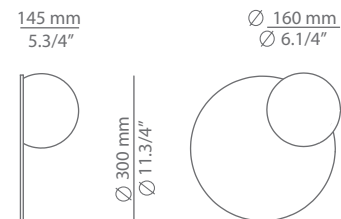

Product includes

Code	Description
A-3702	1 Circ wall light
113702001	1 glass shade kit

SPECIAL REQUIREMENTS

Custom finishes and versions

Alternate lamping, versions and finishes available for projects. Consult our offices.

Special instructions