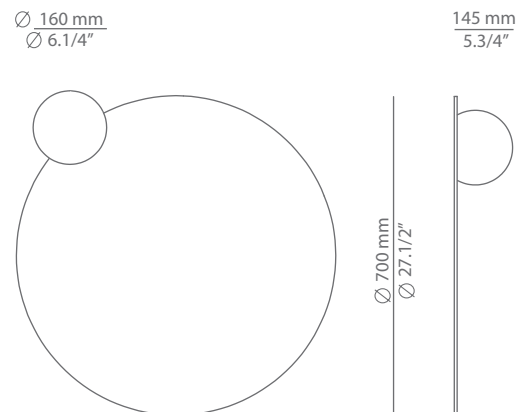

CIRC

wall light

A-3706 / A-3706A

Date	Type
Project	
Location	
Model #	Quantity
Specifier	

Description

Illuminated round plain mirror with an integrated dimmable LED providing direct and indirect light. Possibility to incorporate a demister system. Glass shade.

Pictures above might not show the specified dimensions or material. They are for illustration purposes only.

Ordering information

Product Code	Lamp	Finish
A-3706	LED 10W (led included) F (2700K / Ang 120° / >90 CRI) 230V / Typ* 730 lumens / Dimmable Triac / Glass shade	☐ 00 PLAIN Colourless ☐ CUSTOM
A-3706A	LED 10W (led included) F (2700K / Ang 120° / >90 CRI) 230V / Typ* 730 lumens / Dimmable Triac / Glass shade Mirror with demister system	☐ 00 PLAIN Colourless ☐ CUSTOM

Product includes

Code	Description
A-3706	1 Circ wall light (only without demister system)
A-3706A	1 Circ wall light (only with demister system)
113702001	1 glass shade kit

SPECIAL REQUIREMENTS

Custom finishes and versions

Alternate lamping, versions and finishes available for projects. Consult our offices.

Special instructions