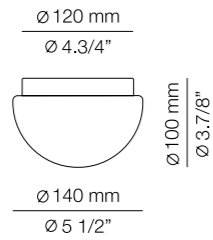

Finish indoor

- 26 BLK
- 61 S GLD

Additional

We offer custom finishes, sizes, and alternate lamping for projects.

Photographs may show non-standard products.

CE ⚡ IP 20 960°

M-3836

LED 8W
 (2700K / Ang.120° / >90CRI)
 230V / Typ* 665 lumens
 Glass shade
 On/Off cord switch