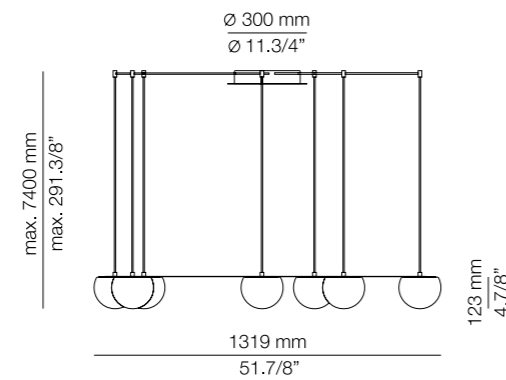

T-3816A / T-3816

LED 7x6,2W
(2700K / Ang. 120° / >90 CRI / 350mA)
230V / Typ* 7x725 lumens
Dimmable Triac
Glass shade

T-3816A: Finish Acoustic Panel
T-3816: Finish metal ring

Finish Acoustic Panel

P.E.T. felt
● 26 BLK
ⓐ=0.25

Finish Ring

● 26 BLK
● 61 S GLD

Additional

We offer custom finishes, sizes, and alternate lamping for projects.
Photographs may show non-standard products.

CE IP 20 850°