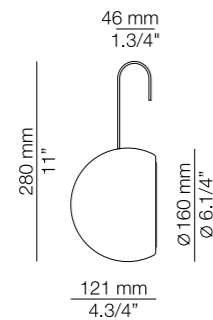

Finish indoor

● 61 S GLD

Finish in/outdoor

● 26 BLK

● 80 RT

M-3826X

LED 2,5W
(3000K / Ang.120° / >80CRI
5200mAh) 230V / Typ* 290 lumens
Polyethylene shade

Finish in/outdoor