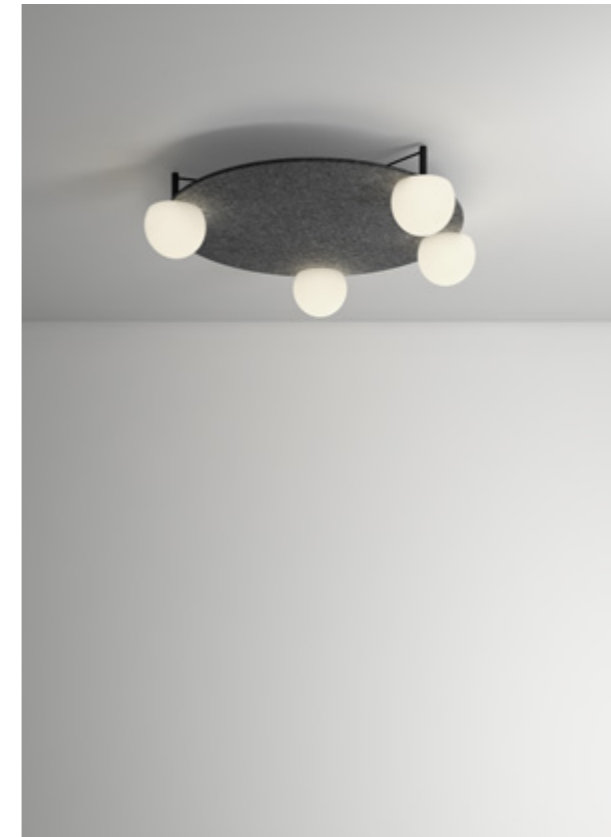

t-3810A / t-3810

LED 4x6,2W
(2700K / Ang. 120° / >90 CRI / 350mA)
230V / Typ* 4x725 lumens
Dimmable Triac
Glass shade

t-3810A: Finish Acoustic Panel
t-3810: Finish metal ring

T-3815A / T-3815

LED 4x6,2W
(2700K / Ang. 120° / >90 CRI / 350mA)
230V / Typ* 4x725 lumens
Dimmable Triac
Glass shade

T-3815A: Finish Acoustic Panel
T-3815: Finish metal ring

t-3811A / t-3811

LED 7x6,2W
(2700K / Ang. 120° / >90 CRI / 350mA)
230V / Typ* 7x725 lumens
Dimmable Triac
Glass shade

t-3811A: Finish Acoustic Panel
t-3811: Finish metal ring

T-3816A / T-3816

LED 7x6,2W
(2700K / Ang. 120° / >90 CRI / 350mA)
230V / Typ* 7x725 lumens
Dimmable Triac
Glass shade

T-3816A: Finish Acoustic Panel
T-3816: Finish metal ring

Finish Acoustic Panel

P.E.T. felt
● 26 BLK
ⓐ=0.25

Finish Ring

● 26 BLK
● 61 S GLD

Additional

We offer custom finishes, sizes, and alternate lamping for projects.
Photographs may show non-standard products.

CE IP 20 850°

t-3810A