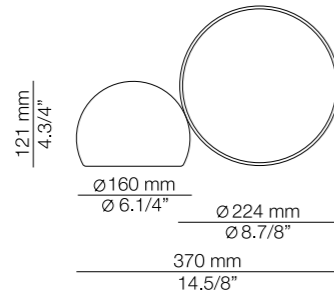

61 / Private residence by @danielianbureau

M-3726X

LED 2,5W
(3000K / Ang.120° / >80CRI
5200mAh) 230V / Typ* 290 lumens
Polyethylene shade

M-3727X

LED 2,5W
(3000K / Ang.120° / >80CRI
5200mAh) 230V / Typ* 290 lumens
Polyethylene shade