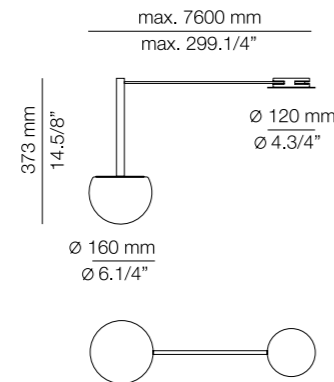

t-3821R

LED 6,2W
(2700K / Ang. 120° / >90 CRI / 350mA)
230V / Typ* 725 lumens
Dimmable Triac / Remote driver
Glass shade