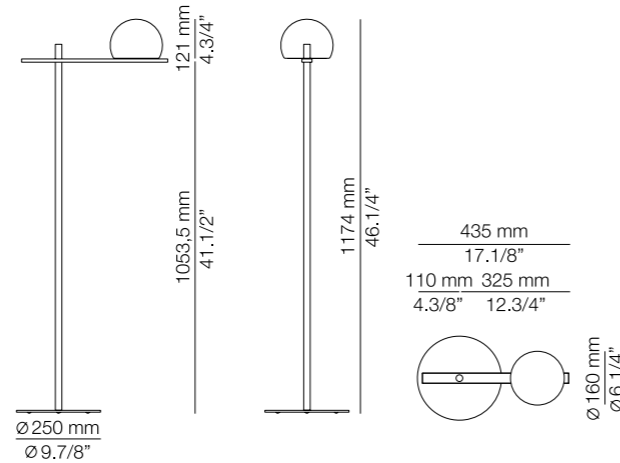

Finish outdoor

- 26 BLK
- 80 RT