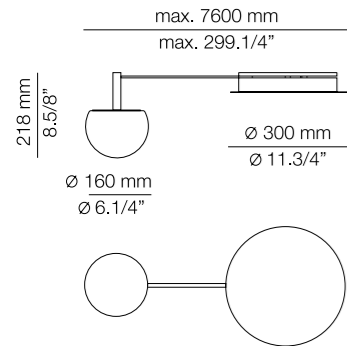

Photographs may show non-standard products.

CE, IP 20, 850°

Private residence by Atelier 3

114 / Private residence by @isabe_gomez_studio 115 / Private residence by @alon_cohen_architecture

t-3820S

LED 6,2W
(2700K / Ang. 120° / >90 CRI / 350mA)
230V / Typ* 725 lumens
Dimmable Triac
Glass shade