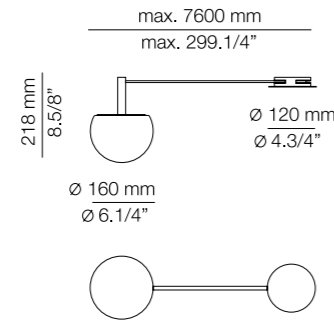

t-3820R

LED 6,2W
(2700K / Ang. 120° / >90 CRI / 350mA)
230V / Typ* 725 lumens
Dimmable Triac / Remote driver
Glass shade