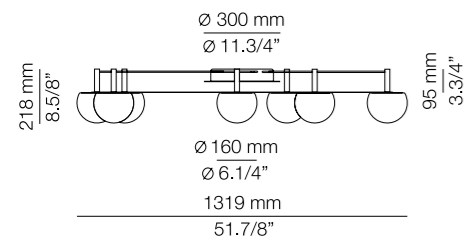

t-3811A / t-3811

LED 7x6,2W
(2700K / Ang. 120° / >90 CRI / 350mA)
230V / Typ* 7x725 lumens
Dimmable Triac
Glass shade

t-3811A: Finish Acoustic Panel
t-3811: Finish metal ring