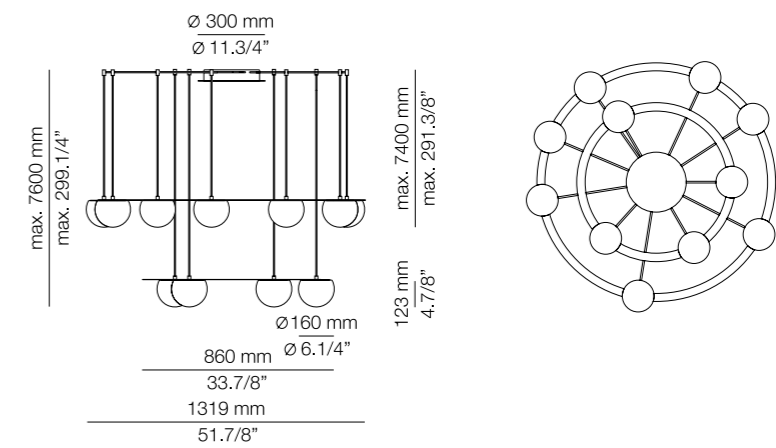

T-3816

Private residence by @bureau.slovo

CIRC · SUSPENSION · COMPOSITION

CIRC R30.1SP1MP

Catena Abogados offices by @evolet.interiorismo

VEGETATION KIT

Planter KIT with artificial greenery included.
Not waterproof
Maximum 30kg.