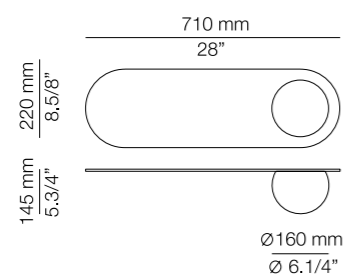

Finishes

● 23 GR F

● 65 BR F

A-3703

LED 10W
 (2700K / Ang.120° / >90CRI)
 230V / Typ* 870 lumens
 Dimmable Triac
 Glass shade

Finishes

● 00 PLAIN

● 23 GR F