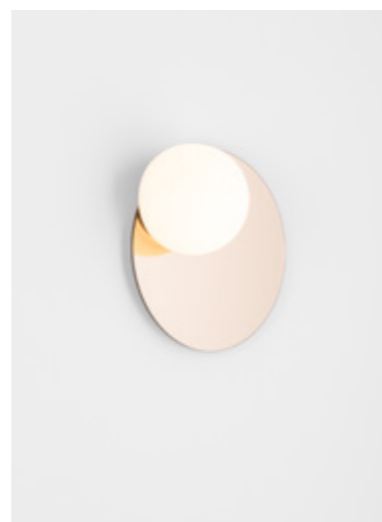

A-3706 / A-3706A

LED 10W
(2700K / Ang.120° / >90CRI)
230V / Typ* 870 lumens
Dimmable Triac
Glass shade

Finish

● 00 PLAIN

A-3706A: Mirror with
demister system
Espejo con sistema
antivaho