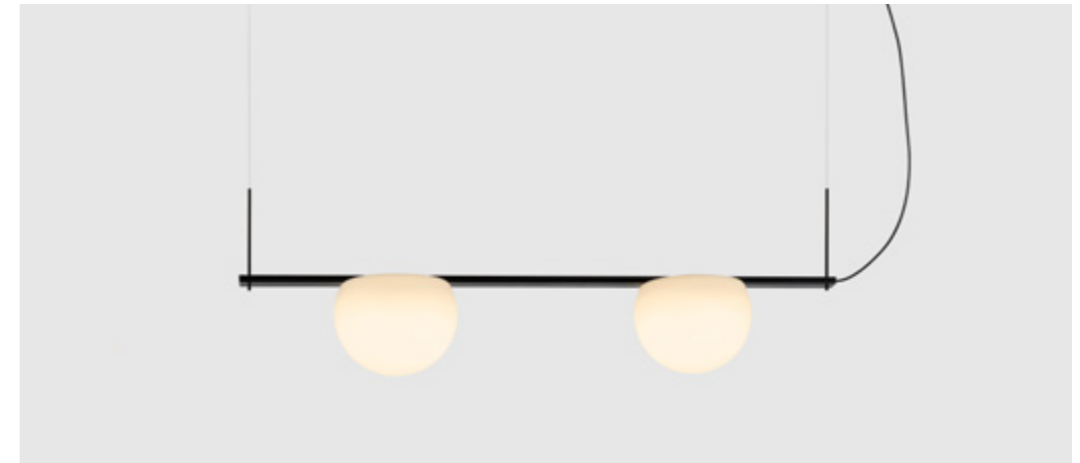

CIRC

Nahtrang Studio

^(ENG) A bubble of light, identified by its attached metal ring, a detail that provides support and a handle as the battery-powered lamp goes where it's needed. Circ with a hanger attachment completes this brilliant collection.

^(ESP) Una esfera de luz envolvente que dialoga con distintos soportes metálicos para configurar la identidad de cada elemento. El anillo de metal es a la vez asa y soporte para esta lámpara portátil que funciona con batería.

Finishes

- 26 BLK
- 61 S GLD

T-3716

LED 3x6,2W
(2700K / Ang. 120°
>90 CRI / 350mA) 230V
Typ* 3x725 lumens
Dimmable Triac
Glass shade

Finishes

- 26 BLK
- 61 S GLD

Additional

We offer custom finishes, sizes,
and alternate lamping for projects.
Photographs may show non-standard products.

Recessed option

98 / Private residence by @alon_cohen_architecture 102 / Private residence by BNU Nanjing

^(ENG) A pivoting arm allows straight lines or angles for unique installations. Connect two suspension lights and create custom compositions that meander overhead to illuminate select areas. ^(ESP) Un brazo giratorio permite instalaciones únicas en línea recta o en ángulo. Conecta dos lámparas de suspensión para crear composiciones personalizadas que iluminen la zona deseada.