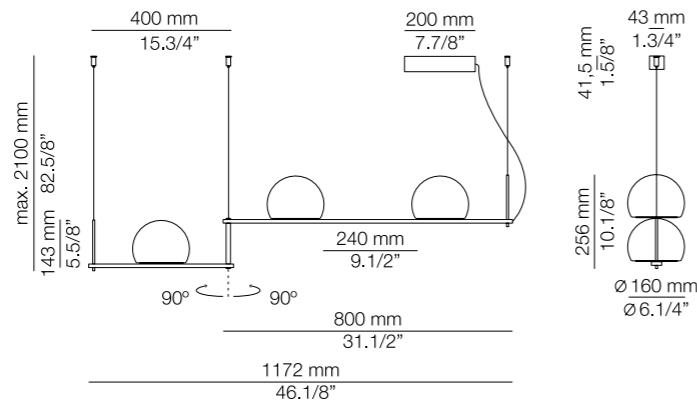

T-3714

LED 6,2W
(2700K / Ang. 120°
>90 CRI / 350mA) 230V
Typ* 725 lumens
Dimmable Triac
Glass shade

Finishes

- 26 BLK
- 61 S GLD

T-3715

LED 2x6,2W
(2700K / Ang. 120°
>90 CRI / 350mA) 230V
Typ* 2x725 lumens
Dimmable Triac
Glass shade

Finishes

- 26 BLK
- 61 S GLD

T-3716

LED 3x6,2W
(2700K / Ang. 120°
>90 CRI / 350mA) 230V
Typ* 3x725 lumens
Dimmable Triac
Glass shade

Finishes

- 26 BLK
- 61 S GLD

Additional

We offer custom finishes, sizes,
and alternate lamping for projects.
Photographs may show non-standard products.

Recessed option

98 / Private residence by @alon_cohen_architecture 102 / Private residence by BNU Nanjing

^(ENG) A pivoting arm allows straight lines or angles for unique installations. Connect two suspension lights and create custom compositions that meander overhead to illuminate select areas. ^(ESP) Un brazo giratorio permite instalaciones únicas en línea recta o en ángulo. Conecta dos lámparas de suspensión para crear composiciones personalizadas que iluminen la zona deseada.