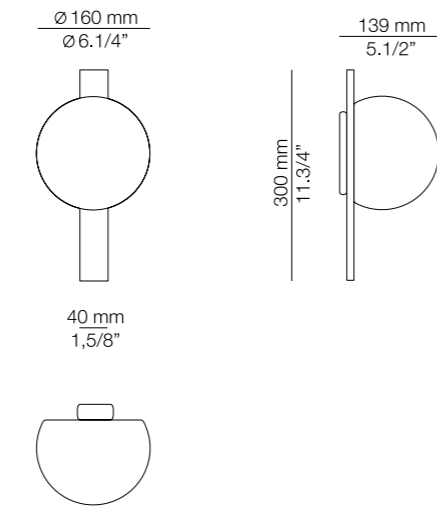

Finish indoor

- 26 BLK
- 61 S GLD

A-3720X

LED 8W
(2700K / Ang.120° / >90CRI)
230V / Typ* 665 lumens
Dimmable Triac
Polyethylene shade

Finish outdoor

- 26 BLK
- 80 RT

Additional

We offer custom finishes, sizes, and alternate lamping for projects.
Contract option minimum quantity required.