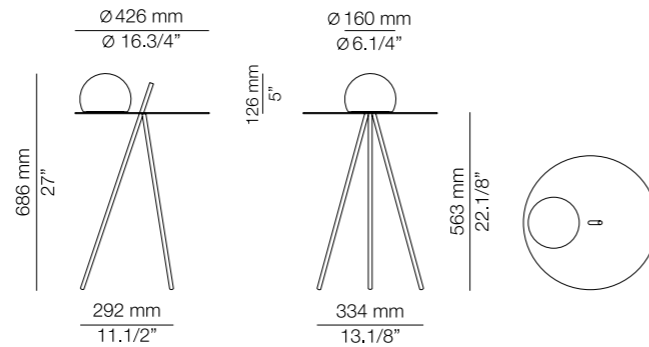

Finish outdoor

- 26 BLK