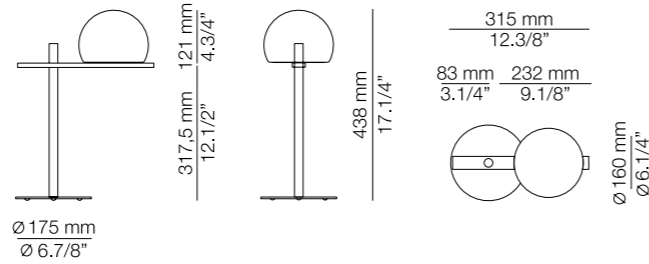

M-3728

LED 8W
(2700K / Ang.120° / >90CRI)
230V / Typ* 665 lumens
Glass shade
On/Off cord switch

Finish indoor

- 26 BLK
- 61 S GLD

M-3728X

LED 8W
(2700K / Ang.120° / >90CRI)
230V / Typ* 665 lumens
Polyethylene shade
Dimmable Triac

Finish outdoor

- 26 BLK
- 80 RT