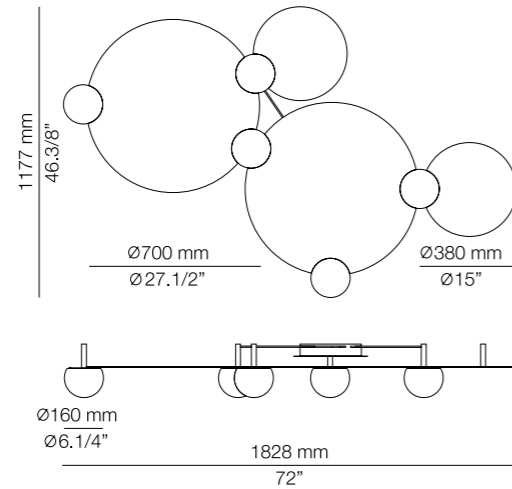

t-3825

LED 5x6,2W
(2700K / Ang. 120° / >90 CRI / 350mA)
230V / Typ* 5x725 lumens
Dimmable Triac
Glass shade

Finish Acoustic Panel

P.E.T. felt
●● 26 BLK & 55 BG
 $\alpha = 0.25$

Additional

We offer custom finishes, sizes, and alternate lamping for projects.