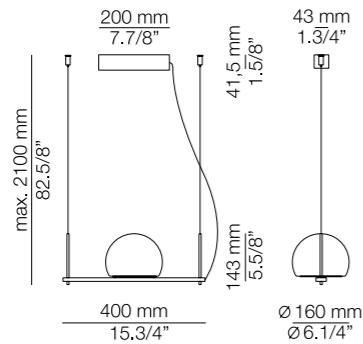

T-3714

LED 6,2W
(2700K / Ang. 120°
>90 CRI / 350mA) 230V
Typ* 725 lumens
Dimmable Triac
Glass shade

Finishes

- 26 BLK
- 61 S GLD

T-3715

LED 2x6,2W
(2700K / Ang. 120°
>90 CRI / 350mA) 230V
Typ* 2x725 lumens
Dimmable Triac
Glass shade