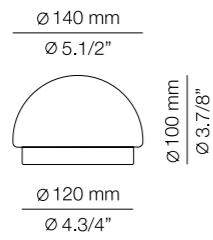

Finish indoor

- 26 BLK
- 61 S GLD

Additional

We offer custom finishes, sizes, and alternate lamping for projects.

Photographs may show non-standard products.

CE ⚡ IP 20 960°

M-3836

LED 8W
 (2700K / Ang.120° / >90CRI)
 230V / Typ* 665 lumens
 Glass shade
 On/Off cord switch