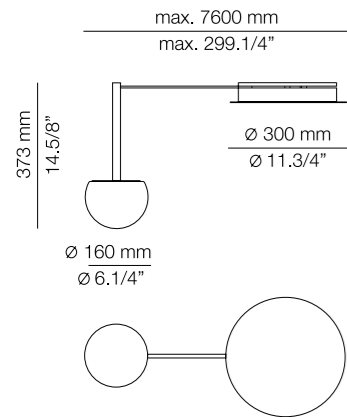

t-3821S

LED 6,2W
(2700K / Ang. 120° / >90 CRI / 350mA)
230V / Typ* 725 lumens
Dimmable Triac
Glass shade