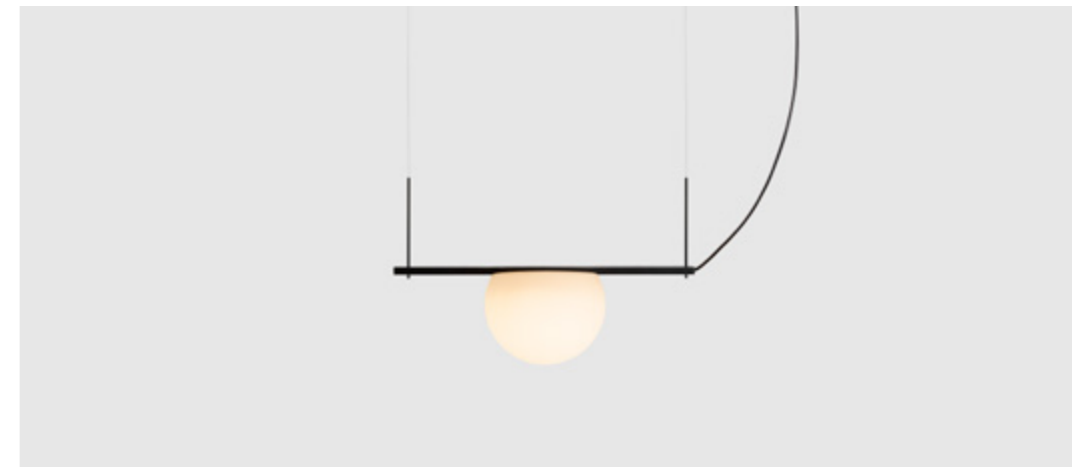

^(ENG) A pivoting arm allows straight lines or angles for unique installations. Connect two suspension lights and create custom compositions that meander overhead to illuminate select areas. ^(ESP) Un brazo giratorio permite instalaciones únicas en línea recta o en ángulo. Conecta dos lámparas de suspensión para crear composiciones personalizadas que iluminen la zona deseada.