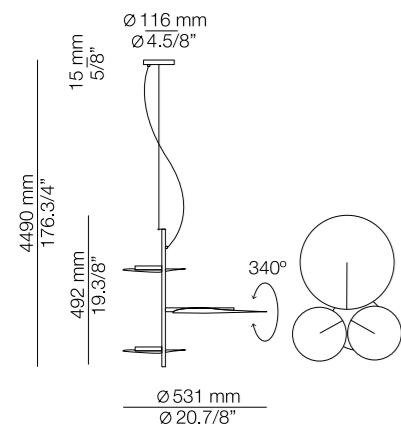

304

303 / Space Furniture SP01 by @veronica_leali 304 & 305 / Hotel Riu Plaza España by #adginteriorismo

305

Private residence by @litchelvestry

T-3225

LED 5x10W
 (2700K / Ang.120° / >90CRI)
 230V / Typ* 5x870 lumens
 Dimmable Triac

T-3226

LED 3x10W
 (2700K / Ang.120° / >90CRI)
 230V / Typ* 3x870 lumens
 Dimmable Triac

Finishes

- 61 S GLD
- 76 WH

A-3220L

LED 15W
 (2700K / Ang.120° / >90CRI)
 230V / Typ* 1245 lumens
 Dimmable Triac

Finishes

- 44 CP
- 61 S GLD
- 76 WH

Additional

We offer custom finishes, sizes,
 and alternate lamping for projects.
Photographs may show non-standard products.

Hotel Riu Plaza España by #adginteriorismo