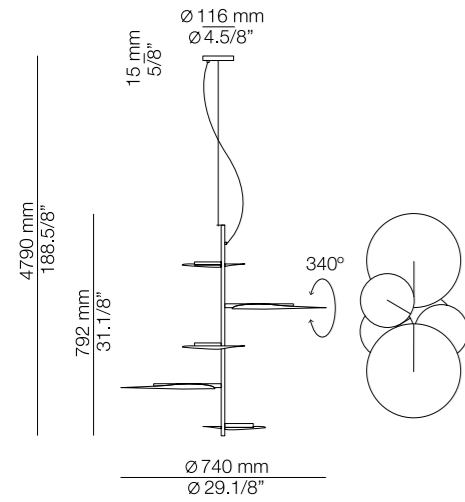

304

303 / Space Furniture SP01 by @veronica_leali 304 & 305 / Hotel Riu Plaza España by #adginteriorismo

305

Private residence by @litchelvestry

T-3225

LED 5x10W
 (2700K / Ang.120° / >90CRI)
 230V / Typ* 5x870 lumens
 Dimmable Triac

T-3226

LED 3x10W
 (2700K / Ang.120° / >90CRI)
 230V / Typ* 3x870 lumens
 Dimmable Triac

Finishes

- 61 S GLD
- 76 WH

A-3220L

LED 15W
 (2700K / Ang.120° / >90CRI)
 230V / Typ* 1245 lumens
 Dimmable Triac

Finishes

- 44 CP
- 61 S GLD
- 76 WH

Additional

We offer custom finishes, sizes,
 and alternate lamping for projects.
Photographs may show non-standard products.

Hotel Riu Plaza España by #adginteriorismo