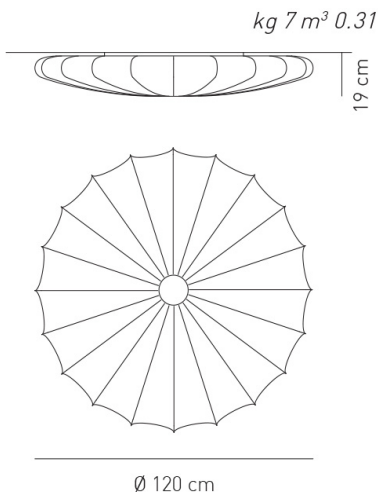

Typology: WALL, CEILING

Ratings

- E27
- Diffused light
- Surface installation over holes
- Supply voltage ~220-240V
- Switch mode: on-off
- Steel frame, painted

Product code composition

MUSE / tessuto INCLUSO, kit lente NON INCLUSO / fabric INCLUDED, glass diffuser kit NOT INCLUDED
/ applicazione a soffitto o a parete / application: both as ceiling or wall lamp