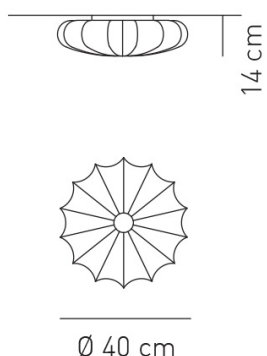

Typology: WALL, CEILING

Ratings

- E27
- Diffused light
- Surface installation over holes
- Supply voltage ~220-240V
- Switch mode: on-off
- Steel frame, painted

Product code composition

kg 1 m³ 0.03

MUSE / tessuto INCLUSO, kit lente NON INCLUSO / fabric INCLUDED, glass diffuser kit NOT INCLUDED / applicazione a soffitto o a parete / application: both as ceiling or wall lamp