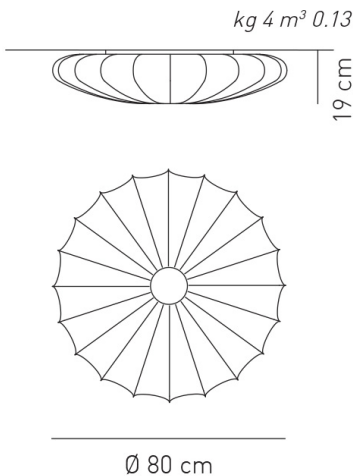

Typology: WALL, CEILING

Ratings

- E27
- Diffused light
- Surface installation over holes
- Supply voltage ~220-240V
- Switch mode: on-off
- Steel frame, painted

Product code composition

**MUSE** / tessuto INCLUSO, kit lente NON INCLUSO / fabric INCLUDED, glass diffuser kit NOT INCLUDED / applicazione a soffitto o a parete / application: both as ceiling or wall lamp