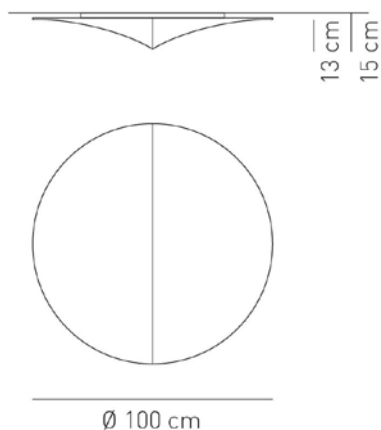

Typology: CEILING-WALL LAMP

Ratings

- E27
- Diffused light
- Surface installation over holes
- Supply voltage ~220-240V
- Switch mode: on-off
- Steel frame, painted

kg 4 m³ 0.17

Product code composition

NELLY / tessuto INCLUSO / fabric INCLUDED

Type	Article	Colours	Finish	Source
PL	NEL100	BC white FB white pattern	XX white metal	E27 3 x Max 16W LED or 3 x Max 70W halogen

CE IP20 **+LED** 220-240V_{AC}
example composition code PL NEL100 FB XX E27