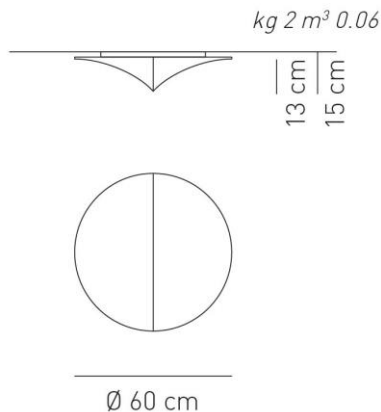

Typology: CEILING - WALL LAMP

Ratings

- E27
- Diffused light
- Surface installation over holes
- Supply voltage ~220-240V
- Switch mode: on-off
- Steel frame, painted

Product code composition

NELLY / tessuto INCLUSO / fabric INCLUDED

Type	Article	Colours	Finish	Source
PL	NELL 60	BC white  FB white pattern	XX white metal	E27 2 x Max 16W LED or 2 x Max 70W halogen

CE IP20 +LED 220-240V<sub>AC</sub>  
example composition code PL NELL60 FA XX E27

Available lampshade colors

BC  
White

FB  
White pattern

PLNELL60\_\_XXE27

CUSTOMER \_\_\_\_\_  
\_\_\_\_\_

NOTES \_\_\_\_\_  
\_\_\_\_\_

Luminous flux (lm) and efficacy (lm/W) for all built-in LED luminaires is estimated based on nominal ratings of the LED sources. Technical data could be subject to alteration without notice. Axo Light does not provide legal guarantee for the accuracy of this data sheet.