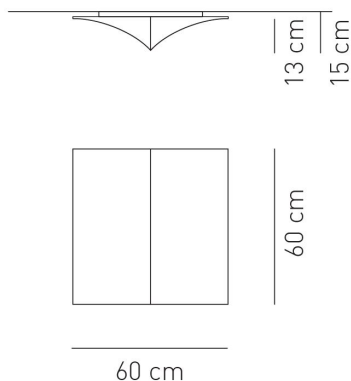

Typology: CEILING-WALL LAMP

Ratings

- E27
- Diffused light
- Surface installation over holes
- Supply voltage ~220-240V
- Switch mode: on-off
- Steel frame, painted

kg 2 m³ 0,06

Product code composition

NELLY / tessuto INCLUSO / fabric INCLUDED

Type	Article	Colours	Finish	Source
PL	NELS 60	BC white FB white pattern	XX white metal	E27 2 x Max 16W LED or 2 x Max 70W halogen

CE IP20 +LED 220-240V_{AC}

example composition code PL NELS 60 FA XX E27