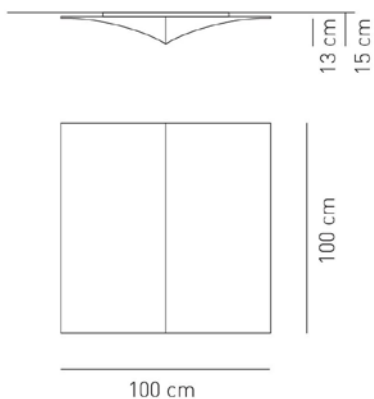

Typology: CEILING-WALL LAMP

Ratings

- E27
- Diffused light
- Surface installation over holes
- Supply voltage ~220-240V
- Switch mode: on-off
- Steel frame, painted

kg 4 m³ 0.17

Product code composition

NELLY / tessuto INCLUSO / fabric INCLUDED

Type	Article	Colours	Finish	Source
PL	NE S 100	BC white FB white pattern	XX white metal	E27 3 x Max 16W LED or 3 x Max 70W halogen

IP20 +LED 220-240V_{AC}

example compositioncode PL NE S 100 FB XX E27

Available lampshade colors