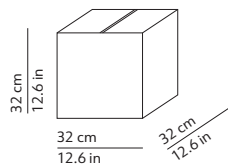

#### PACKAGING / IMBALLO

Diffuser  
Volume: 0.033 m<sup>3</sup> / 1.157 ft<sup>3</sup>  
Gross weight: 2.20 kg / 4.84 lbs

Structure  
Volume: 0.033 m<sup>3</sup> / 1.157 ft<sup>3</sup>  
Gross weight: 2.72 kg / 5.98 lbs