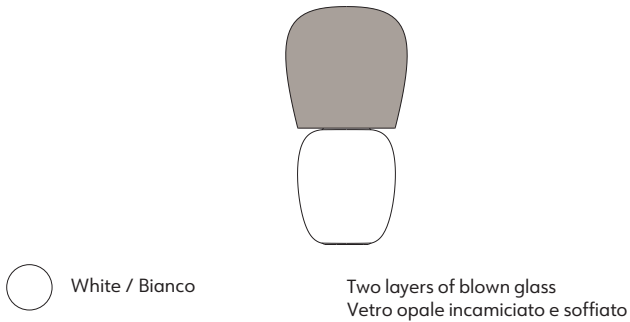

MATERIALS AND FINISHINGS / MATERIALI E FINITURE

DIFFUSER / DIFFUSORE