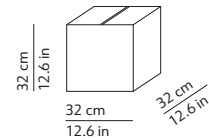

#### PACKAGING / IMBALLO

Diffuser  
Volume: 0.033 m<sup>3</sup> / 1.157 ft<sup>3</sup>  
Gross weight: 2.20 kg / 4.84 lbs

Structure  
Volume: 0.033 m<sup>3</sup> / 1.157 ft<sup>3</sup>  
Gross weight: 2.72 kg / 5.98 lbs