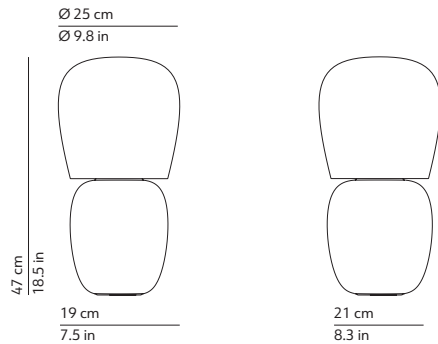

#### PACKAGING / IMBALLO

Diffuser  
Volume: 0.033 m<sup>3</sup> / 1.157 ft<sup>3</sup>  
Gross weight: 2.20 kg / 4.84 lbs

Structure  
Volume: 0.033 m<sup>3</sup> / 1.157 ft<sup>3</sup>  
Gross weight: 2.72 kg / 5.98 lbs