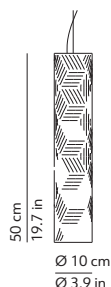

CODES AND DIMENSIONS / CODICI E DIMENSIONI

JER 1

504421FB
504421FM
504421FV