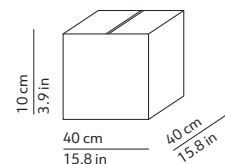

### PACKAGING / IMBALLO

Volume: 0.023 m<sup>3</sup> / 0.801 ft<sup>3</sup>  
Gross weight: 2.70 kg / 5.95 lbs

Diffuser x 3 or x 5  
Volume: 0.023 m<sup>3</sup> / 0.801 ft<sup>3</sup>  
Gross weight: 2.40 kg / 5.29 lbs

Canopy  
Volume: 0.016 m<sup>3</sup> / 0.565 ft<sup>3</sup>  
Gross weight: 3.10 kg / 6.83 lbs