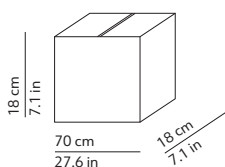

### PACKAGING / IMBALLO

Volume: 0.023 m<sup>3</sup> / 0.801 ft<sup>3</sup>  
Gross weight: 2.70 kg / 5.95 lbs

Diffuser x 3 or x 5  
Volume: 0.023 m<sup>3</sup> / 0.801 ft<sup>3</sup>  
Gross weight: 2.40 kg / 5.29 lbs

Canopy  
Volume: 0.016 m<sup>3</sup> / 0.565 ft<sup>3</sup>  
Gross weight: 3.10 kg / 6.83 lbs