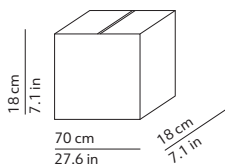

### PACKAGING / IMBALLO

Volume: 0.023 m<sup>3</sup> / 0.801 ft<sup>3</sup>  
Gross weight: 2.70 kg / 5.95 lbs

Diffuser x 3 or x 5  
Volume: 0.023 m<sup>3</sup> / 0.801 ft<sup>3</sup>  
Gross weight: 2.40 kg / 5.29 lbs

Canopy  
Volume: 0.016 m<sup>3</sup> / 0.565 ft<sup>3</sup>  
Gross weight: 3.10 kg / 6.83 lbs