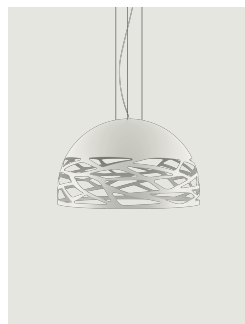

### Model Kelly large dome 80

Seductive beauty with a bold personality thanks to the strong and precise laser cuts, which lighten the metal of the lampshade and create an intriguing play of light and shadow. Kelly is a multifaceted family of suspension and wall lamps that stand out with elegance in any living space thanks to the variety of available forms and finishes.

Energy Saving

Dim

Kelly large dome 80

E27 Classic A60  
4 x max 46 W Eco

Polar diagram

E27 LED  
4 x 25 W

W / L max 12 cm  
W / L max 4.72"

Options of Kelly

Kelly small dome 50

Kelly medium dome 60