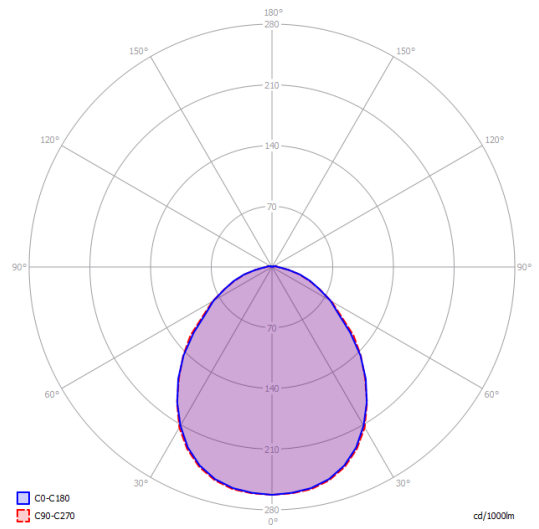

Energy Saving

Dim

Kelly large dome 80

E27 Classic A60  
4 x max 46 W Eco

Polar diagram

E27 LED  
4 x 25 W

W / L max 12 cm  
W / L max 4.72"

Options of Kelly