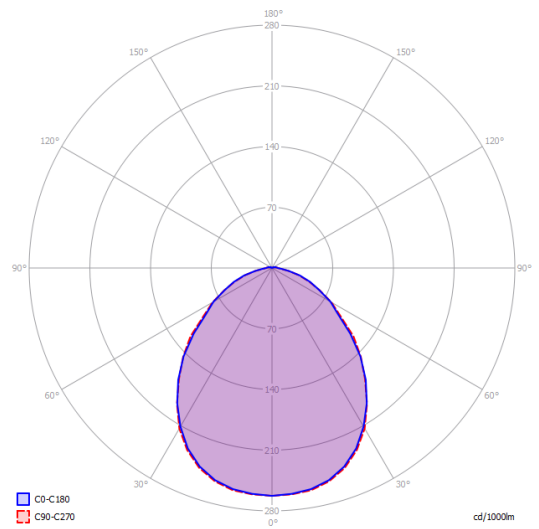

Energy Saving

Dim

Kelly large dome 80

E27 Classic A60  
4 x max 46 W Eco

Polar diagram

E27 LED  
4 x 25 W

W / L max 12 cm  
W / L max 4.72"

Options of Kelly