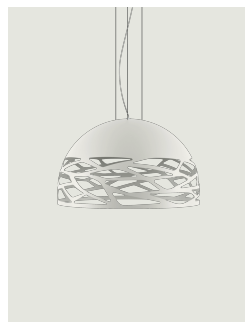

Kelly,
Design by Andrea Tosetto

Model Kelly medium dome 60

Seductive beauty with a bold personality thanks to the strong and precise laser cuts, which lighten the metal of the lampshade and create an intriguing play of light and shadow. Kelly is a multifaceted family of suspension and wall lamps that stand out with elegance in any living space thanks to the variety of available forms and finishes.

Kelly medium dome 60

Light source

E27 Classic A60
3 × max 46 W Eco

or

E27 LED
3 × 25 W

W / L max 12 cm
W / L max 4.72"

Structure: Metal

Matte White – 9010

Matte Black – 9005

Coppery Bronze

Matte Champagne

Diffuser: Glass

Polished White

Polished White

Polished White

Polished White

Energy Saving

Dim

Kelly medium dome 60

E27 Classic A60
3 × max 46 W Eco

Polar diagram

E27 LED
3 × 25 W

W / L max 12 cm
W / L max 4.72"

Options of Kelly