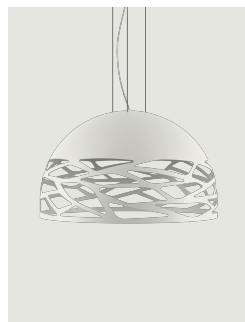

### Model Kelly small dome 50

Seductive beauty with a bold personality thanks to the strong and precise laser cuts, which lighten the metal of the lampshade and create an intriguing play of light and shadow. Kelly is a multifaceted family of suspension and wall lamps that stand out with elegance in any living space thanks to the variety of available forms and finishes.

## Polar diagram

E27 LED  
3 × 25 W

W / L max 12 cm  
W / L max 4.72"

## Options of Kelly

Kelly medium dome 60

Kelly large dome 80