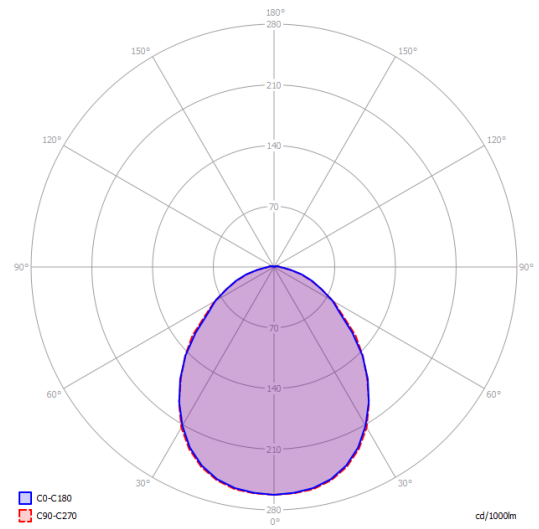

Energy Saving

Dim

## Polar diagram

E27 LED  
3 × 25 W

W / L max 12 cm  
W / L max 4.72"