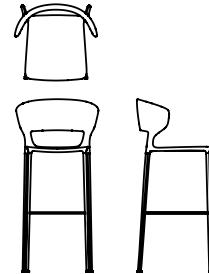

Available models

Stacking chair with self-standing body in integral polyurethane, containing a steel frame. Mould-coating available in the different embossed colours as per sample collection. Steel legs in tubular conic shape, square section, lacquered in the same colours as the frame. Also suitable for outdoor. The stool (not stackable) has the same characteristics as the chair.

Koki

total height 78 cm
seat height 45 cm
width 55 cm
depth 50 cm

Koki

total height 97 cm
seat height 64 cm
width 55 cm
depth 50 cm

Koki

total height 113 cm
seat height 80 cm
width 55 cm
depth 50 cm

Finishing