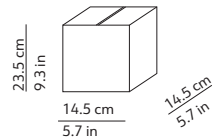

CODES AND DIMENSIONS / CODICI E DIMENSIONI

KUSHI 33 CEILING

K220105N
K220105O
K220105R

KUSHI 16 CEILING

K225105N
K225105O
K225105R

PACKAGING / IMBALLO

Diffuser
Volume: 0.055 m³ / 1.949 ft³
Gross weight: 3.34 kg / 7.35 lbs

Structure
Volume: 0.012 m³ / 0.411 ft³
Gross weight: 0.82 kg / 1.80 lbs

Diffuser
Volume: 0.011 m³ / 0.380 ft³
Gross weight: 0.86 kg / 1.89 lbs

Structure
Volume: 0.005 m³ / 0.174 ft³
Gross weight: 0.40 kg / 0.88 lbs