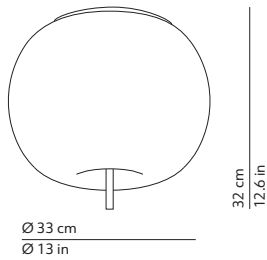

CODES AND DIMENSIONS / CODICI E DIMENSIONI

KUSHI 33 CEILING

K220105N
K220105O
K220105R

KUSHI 16 CEILING

K225105N
K225105O
K225105R

PACKAGING / IMBALLO

Diffuser
Volume: 0.055 m³ / 1.949 ft³
Gross weight: 3.34 kg / 7.35 lbs

Structure
Volume: 0.012 m³ / 0.411 ft³
Gross weight: 0.82 kg / 1.80 lbs

Diffuser
Volume: 0.011 m³ / 0.380 ft³
Gross weight: 0.86 kg / 1.89 lbs

Structure
Volume: 0.005 m³ / 0.174 ft³
Gross weight: 0.40 kg / 0.88 lbs