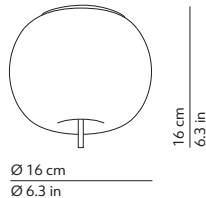

CODES AND DIMENSIONS / CODICI E DIMENSIONI

KUSHI 33 CEILING

K220105N
K220105O
K220105R

KUSHI 16 CEILING

K225105N
K225105O
K225105R

PACKAGING / IMBALLO

Diffuser
Volume: 0.055 m³ / 1.949 ft³
Gross weight: 3.34 kg / 7.35 lbs

Structure
Volume: 0.012 m³ / 0.411 ft³
Gross weight: 0.82 kg / 1.80 lbs

Diffuser
Volume: 0.011 m³ / 0.380 ft³
Gross weight: 0.86 kg / 1.89 lbs

Structure
Volume: 0.005 m³ / 0.174 ft³
Gross weight: 0.40 kg / 0.88 lbs