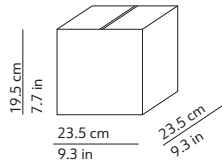

CODES AND DIMENSIONS / CODICI E DIMENSIONI

KUSHI 33 CEILING

K220105N
K220105O
K220105R

KUSHI 16 CEILING

K225105N
K225105O
K225105R

PACKAGING / IMBALLO

Diffuser
Volume: 0.055 m³ / 1.949 ft³
Gross weight: 3.34 kg / 7.35 lbs

Structure
Volume: 0.012 m³ / 0.411 ft³
Gross weight: 0.82 kg / 1.80 lbs

Diffuser
Volume: 0.011 m³ / 0.380 ft³
Gross weight: 0.86 kg / 1.89 lbs

Structure
Volume: 0.005 m³ / 0.174 ft³
Gross weight: 0.40 kg / 0.88 lbs