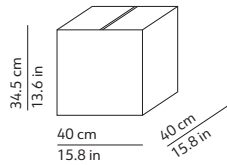

CODES AND DIMENSIONS / CODICI E DIMENSIONI

KUSHI 33 CEILING

K220105N
K220105O
K220105R

KUSHI 16 CEILING

K225105N
K225105O
K225105R

PACKAGING / IMBALLO

Diffuser
Volume: 0.055 m³ / 1.949 ft³
Gross weight: 3.34 kg / 7.35 lbs

Structure
Volume: 0.012 m³ / 0.411 ft³
Gross weight: 0.82 kg / 1.80 lbs

Diffuser
Volume: 0.011 m³ / 0.380 ft³
Gross weight: 0.86 kg / 1.89 lbs

Structure
Volume: 0.005 m³ / 0.174 ft³
Gross weight: 0.40 kg / 0.88 lbs