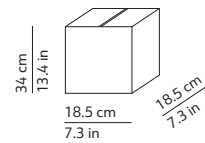

CODES AND DIMENSIONS / CODICI E DIMENSIONI

KUSHI 33 CEILING

K220105N
K220105O
K220105R

KUSHI 16 CEILING

K225105N
K225105O
K225105R

PACKAGING / IMBALLO

Diffuser
Volume: 0.055 m³ / 1.949 ft³
Gross weight: 3.34 kg / 7.35 lbs

Structure
Volume: 0.012 m³ / 0.411 ft³
Gross weight: 0.82 kg / 1.80 lbs

Diffuser
Volume: 0.011 m³ / 0.380 ft³
Gross weight: 0.86 kg / 1.89 lbs

Structure
Volume: 0.005 m³ / 0.174 ft³
Gross weight: 0.40 kg / 0.88 lbs