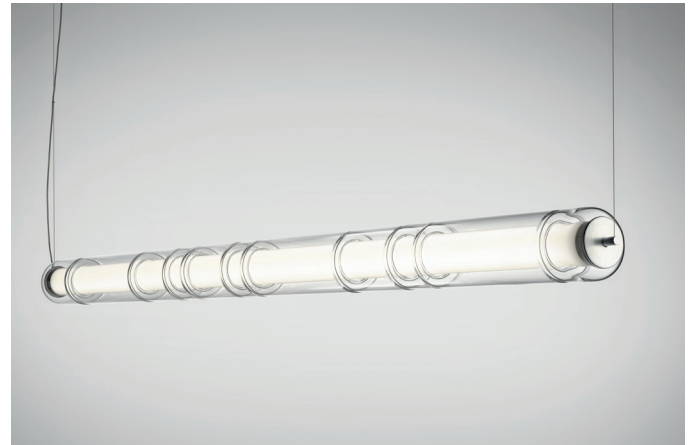

## TECHNICAL SHEET

<b>MATERIALS</b>	Diffuser: Glass Structure: Aluminium	
<b>DIMENSIONS</b>	Diffuser: Ø10cm L180cm [Ø4" 70 7/8"] Canopy: Ø40cm x 7cm x H4cm [Ø15 3/4" x 2 3/4" x 1 5/8"] Cable length: 300cm [118 1/8"]	
<b>FINISHES (DIFFUSER + STRUCTURE)</b>	Transparent + Anodized Aluminium 	
<b>LIGHT SOURCE</b>	5 X LED STRIP 24V 43,75W (total) 5031 lm (nominal) 3000K CRI≥90 5 X LED STRIP 24V 43,75W (total) 4812 lm (nominal) 2700K CRI≥90	
<b>CONTROL</b>	Push-dim; 0/1-10V, DALI	
<b>MARKING</b>	DRY LOCATION   	
<b>ON REQUEST</b>	Customized structure colors	

Custom color

LED REPLACEABLE

LEUCOS®

<b>CONTROL</b>	Push-dim; 0/1-10V, DALI	
<b>FINISH</b>	<b>SOURCE</b>	<b>CODE</b>
Transparent + Anodized Aluminium	LED 3000K LED 2700K	0012296 0012380

We reserve the right to change our product specifications.  
Please visit [www.leucos.com](http://www.leucos.com) for the latest product information