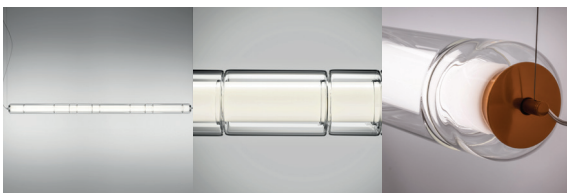

# STACKING S 180 H - INDOOR

David Rockwell, 2023

## TECHNICAL SHEET

<b>MATERIALS</b>	Diffuser: Glass Structure: Aluminium	
<b>DIMENSIONS</b>	Diffuser: Ø10cm L180cm [Ø4" 70 7/8"] Canopy: Ø40cm x 7cm x H4cm [Ø15 3/4" x 2 3/4" x 1 5/8"] Cable length: 300cm [118 1/8"]	
<b>FINISHES (DIFFUSER + STRUCTURE)</b>	Transparent + Anodized Aluminium 	
<b>LIGHT SOURCE</b>	5 X LED STRIP 24V 43,75W (total) 5031 lm (nominal) 3000K CRI≥90 5 X LED STRIP 24V 43,75W (total) 4812 lm (nominal) 2700K CRI≥90	
<b>CONTROL</b>	Push-dim; 0/1-10V, DALI	
<b>MARKING</b>	DRY LOCATION   	
<b>ON REQUEST</b>	Customized structure colors	

Custom color

LED REPLACEABLE

LEUCOS®

<b>CONTROL</b>	Push-dim; 0/1-10V, DALI	
<b>FINISH</b>	<b>SOURCE</b>	<b>CODE</b>
Transparent + Anodized Aluminium	LED 3000K LED 2700K	0012296 0012380

We reserve the right to change our product specifications.  
Please visit [www.leucos.com](http://www.leucos.com) for the latest product information