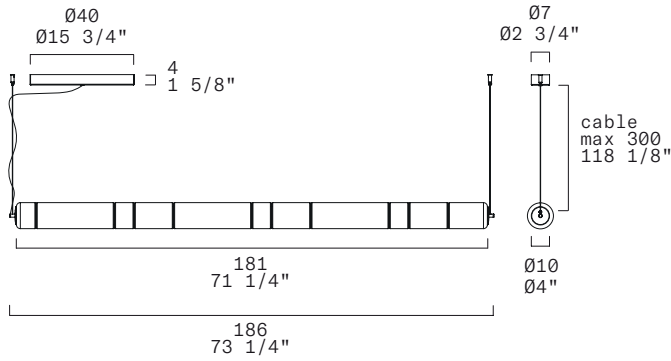

## TECHNICAL SHEET

<b>MATERIALS</b>	Diffuser: Glass Structure: Aluminium	
<b>DIMENSIONS</b>	Diffuser: Ø10cm L180cm [Ø4" 70 7/8"] Canopy: Ø40cm x 7cm x H4cm [Ø15 3/4" x 2 3/4" x 1 5/8"] Cable length: 300cm [118 1/8"]	
<b>FINISHES (DIFFUSER + STRUCTURE)</b>	Transparent + Anodized Aluminium 	
<b>LIGHT SOURCE</b>	5 X LED STRIP 24V 43,75W (total) 5031 lm (nominal) 3000K CRI≥90 5 X LED STRIP 24V 43,75W (total) 4812 lm (nominal) 2700K CRI≥90	
<b>CONTROL</b>	Push-dim; 0/1-10V, DALI	
<b>MARKING</b>	DRY LOCATION   	
<b>ON REQUEST</b>	Customized structure colors	