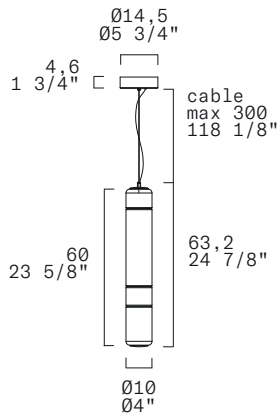

STACKING S 60 V - INDOOR

David Rockwell, 2023

TECHNICAL SHEET

MATERIALS	Diffuser: Glass Structure: Aluminium
DIMENSIONS	Diffuser: Ø10cm H60cm [Ø4" 23 5/8"] Canopy: Ø14,5cm H4,6cm [Ø5 3/4" 1 3/4"] Cable lenght: 300cm [118 1/8"]
FINISHES (DIFFUSER + STRUCTURE)	Transparent + Anodized Aluminium 
LIGHT SOURCE	5 X LED STRIP 24V 13,75W (total) 1581 lm (nominal) 3000K CRI≥90 5 X LED STRIP 24V 13,75W (total) 1512 lm (nominal) 2700K CRI≥90
CONTROL	Push-dim; 0/1-10V, DALI
MARKING	DRY LOCATION  
ON REQUEST	Customized structure colors

Custom color

LED REPLACEABLE

LEUCOS®

CONTROL	Push-dim; 0/1-10V, DALI	
FINISH	SOURCE	CODE
Transparent + Anodized Aluminium	3000K LED 2700K LED	0012362 0012389

We reserve the right to change our product specifications.
Please visit www.leucos.com for the latest product information