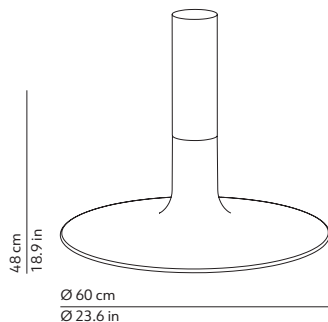

CODES AND DIMENSIONS / CODICI E DIMENSIONI

LOUIS 34

K075245

Diffuser
Volume: 0.174 m³ / 6.153 ft³
Gross weight: 5.12 kg / 11.26 lbs

Structure
Volume: 0.007 m³ / 0.244 ft³
Gross weight: 0.69 kg / 1.52 lbs

LOUIS 41

K075245M

Diffuser
Volume: 0.174 m³ / 6.153 ft³
Gross weight: 5.12 kg / 11.26 lbs

Structure
Volume: 0.007 m³ / 0.244 ft³
Gross weight: 0.90 kg / 1.98 lbs

LOUIS 48

K075245L

Diffuser
Volume: 0.174 m³ / 6.153 ft³
Gross weight: 5.12 kg / 11.26 lbs

Structure
Volume: 0.007 m³ / 0.244 ft³
Gross weight: 1.14 kg / 2.51 lbs

DIFFUSER / DIFFUSORE

○ White / Bianco

Polished rotational-moulded polyethylene
Polietilene stampato in rotazionale e lucidato

STRUCTURE / STRUTTURA