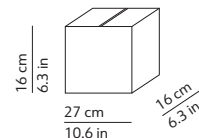

CODES AND DIMENSIONS / CODICI E DIMENSIONI

LOUIS 34

K075245

Diffuser
Volume: 0.174 m³ / 6.153 ft³
Gross weight: 5.12 kg / 11.26 lbs

Structure
Volume: 0.007 m³ / 0.244 ft³
Gross weight: 0.69 kg / 1.52 lbs

LOUIS 41

K075245M

Diffuser
Volume: 0.174 m³ / 6.153 ft³
Gross weight: 5.12 kg / 11.26 lbs

Structure
Volume: 0.007 m³ / 0.244 ft³
Gross weight: 0.90 kg / 1.98 lbs

LOUIS 48

K075245L

Diffuser
Volume: 0.174 m³ / 6.153 ft³
Gross weight: 5.12 kg / 11.26 lbs

Structure
Volume: 0.007 m³ / 0.244 ft³
Gross weight: 1.14 kg / 2.51 lbs

DIFFUSER / DIFFUSORE

○ White / Bianco

Polished rotational-moulded polyethylene
Polietilene stampato in rotazionale e lucidato

STRUCTURE / STRUTTURA