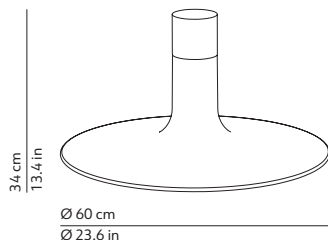

Product in conformity with the Eurasian Custom Unions technical regulations
Apparecchio conforme ai regolamenti tecnici dell'Unione doganale Eurasiatica

This lamp must be disposed in conformity with the EU directive 2002/96/EC
Apparecchio di illuminazione da smaltire secondo la direttiva EU 2002/96/EC

CODES AND DIMENSIONS / CODICI E DIMENSIONI

LOUIS 34

K075245

Diffuser
Volume: 0.174 m³ / 6.153 ft³
Gross weight: 5.12 kg / 11.26 lbs

Structure
Volume: 0.007 m³ / 0.244 ft³
Gross weight: 0.69 kg / 1.52 lbs

LOUIS 41

K075245M

Diffuser
Volume: 0.174 m³ / 6.153 ft³
Gross weight: 5.12 kg / 11.26 lbs

Structure
Volume: 0.007 m³ / 0.244 ft³
Gross weight: 0.90 kg / 1.98 lbs

LOUIS 48

K075245L

Diffuser
Volume: 0.174 m³ / 6.153 ft³
Gross weight: 5.12 kg / 11.26 lbs

Structure
Volume: 0.007 m³ / 0.244 ft³
Gross weight: 1.14 kg / 2.51 lbs

DIFFUSER / DIFFUSORE

○ White / Bianco

Polished rotational-moulded polyethylene
Polietilene stampato in rotazionale e lucidato

STRUCTURE / STRUTTURA