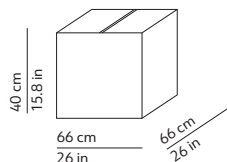

CODES AND DIMENSIONS / CODICI E DIMENSIONI

LOUIS 34

K075245

Diffuser
Volume: 0.174 m³ / 6.153 ft³
Gross weight: 5.12 kg / 11.26 lbs

Structure
Volume: 0.007 m³ / 0.244 ft³
Gross weight: 0.69 kg / 1.52 lbs

LOUIS 41

K075245M

Diffuser
Volume: 0.174 m³ / 6.153 ft³
Gross weight: 5.12 kg / 11.26 lbs

Structure
Volume: 0.007 m³ / 0.244 ft³
Gross weight: 0.90 kg / 1.98 lbs

LOUIS 48

K075245L

Diffuser
Volume: 0.174 m³ / 6.153 ft³
Gross weight: 5.12 kg / 11.26 lbs

Structure
Volume: 0.007 m³ / 0.244 ft³
Gross weight: 1.14 kg / 2.51 lbs

DIFFUSER / DIFFUSORE

○ White / Bianco

Polished rotational-moulded polyethylene
Polietilene stampato in rotazionale e lucidato

STRUCTURE / STRUTTURA