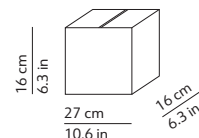

CODES AND DIMENSIONS / CODICI E DIMENSIONI

LOUIS 34

K075245

Diffuser
Volume: 0.174 m³ / 6.153 ft³
Gross weight: 5.12 kg / 11.26 lbs

Structure
Volume: 0.007 m³ / 0.244 ft³
Gross weight: 0.69 kg / 1.52 lbs

LOUIS 41

K075245M

Diffuser
Volume: 0.174 m³ / 6.153 ft³
Gross weight: 5.12 kg / 11.26 lbs

Structure
Volume: 0.007 m³ / 0.244 ft³
Gross weight: 0.90 kg / 1.98 lbs

LOUIS 48

K075245L

Diffuser
Volume: 0.174 m³ / 6.153 ft³
Gross weight: 5.12 kg / 11.26 lbs

Structure
Volume: 0.007 m³ / 0.244 ft³
Gross weight: 1.14 kg / 2.51 lbs

DIFFUSER / DIFFUSORE

○ White / Bianco

Polished rotational-moulded polyethylene
Polietilene stampato in rotazionale e lucidato

STRUCTURE / STRUTTURA