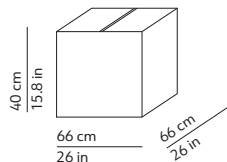

CODES AND DIMENSIONS / CODICI E DIMENSIONI

LOUIS 34

K075245

Diffuser
Volume: 0.174 m³ / 6.153 ft³
Gross weight: 5.12 kg / 11.26 lbs

Structure
Volume: 0.007 m³ / 0.244 ft³
Gross weight: 0.69 kg / 1.52 lbs

LOUIS 41

K075245M

Diffuser
Volume: 0.174 m³ / 6.153 ft³
Gross weight: 5.12 kg / 11.26 lbs

Structure
Volume: 0.007 m³ / 0.244 ft³
Gross weight: 0.90 kg / 1.98 lbs

LOUIS 48

K075245L

Diffuser
Volume: 0.174 m³ / 6.153 ft³
Gross weight: 5.12 kg / 11.26 lbs

Structure
Volume: 0.007 m³ / 0.244 ft³
Gross weight: 1.14 kg / 2.51 lbs

DIFFUSER / DIFFUSORE

○ White / Bianco

Polished rotational-moulded polyethylene
Polietilene stampato in rotazionale e lucidato

STRUCTURE / STRUTTURA