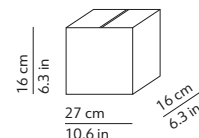

CODES AND DIMENSIONS / CODICI E DIMENSIONI

LOUIS 34

K075245

Diffuser
Volume: 0.174 m³ / 6.153 ft³
Gross weight: 5.12 kg / 11.26 lbs

Structure
Volume: 0.007 m³ / 0.244 ft³
Gross weight: 0.69 kg / 1.52 lbs

LOUIS 41

K075245M

Diffuser
Volume: 0.174 m³ / 6.153 ft³
Gross weight: 5.12 kg / 11.26 lbs

Structure
Volume: 0.007 m³ / 0.244 ft³
Gross weight: 0.90 kg / 1.98 lbs

LOUIS 48

K075245L

Diffuser
Volume: 0.174 m³ / 6.153 ft³
Gross weight: 5.12 kg / 11.26 lbs

Structure
Volume: 0.007 m³ / 0.244 ft³
Gross weight: 1.14 kg / 2.51 lbs

DIFFUSER / DIFFUSORE

○ White / Bianco

Polished rotational-moulded polyethylene
Polietilene stampato in rotazionale e lucidato

STRUCTURE / STRUTTURA