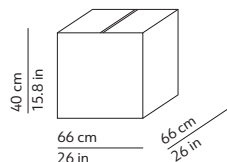

CODES AND DIMENSIONS / CODICI E DIMENSIONI

LOUIS 34

K075245

Diffuser
Volume: 0.174 m³ / 6.153 ft³
Gross weight: 5.12 kg / 11.26 lbs

Structure
Volume: 0.007 m³ / 0.244 ft³
Gross weight: 0.69 kg / 1.52 lbs

LOUIS 41

K075245M

Diffuser
Volume: 0.174 m³ / 6.153 ft³
Gross weight: 5.12 kg / 11.26 lbs

Structure
Volume: 0.007 m³ / 0.244 ft³
Gross weight: 0.90 kg / 1.98 lbs

LOUIS 48

K075245L

Diffuser
Volume: 0.174 m³ / 6.153 ft³
Gross weight: 5.12 kg / 11.26 lbs

Structure
Volume: 0.007 m³ / 0.244 ft³
Gross weight: 1.14 kg / 2.51 lbs

DIFFUSER / DIFFUSORE

○ White / Bianco

Polished rotational-moulded polyethylene
Polietilene stampato in rotazionale e lucidato

STRUCTURE / STRUTTURA