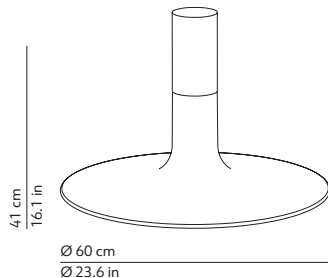

CODES AND DIMENSIONS / CODICI E DIMENSIONI

LOUIS 34

K075245

Diffuser
Volume: 0.174 m³ / 6.153 ft³
Gross weight: 5.12 kg / 11.26 lbs

Structure
Volume: 0.007 m³ / 0.244 ft³
Gross weight: 0.69 kg / 1.52 lbs

LOUIS 41

K075245M

Diffuser
Volume: 0.174 m³ / 6.153 ft³
Gross weight: 5.12 kg / 11.26 lbs

Structure
Volume: 0.007 m³ / 0.244 ft³
Gross weight: 0.90 kg / 1.98 lbs

LOUIS 48

K075245L

Diffuser
Volume: 0.174 m³ / 6.153 ft³
Gross weight: 5.12 kg / 11.26 lbs

Structure
Volume: 0.007 m³ / 0.244 ft³
Gross weight: 1.14 kg / 2.51 lbs

DIFFUSER / DIFFUSORE

○ White / Bianco

Polished rotational-moulded polyethylene
Polietilene stampato in rotazionale e lucidato

STRUCTURE / STRUTTURA