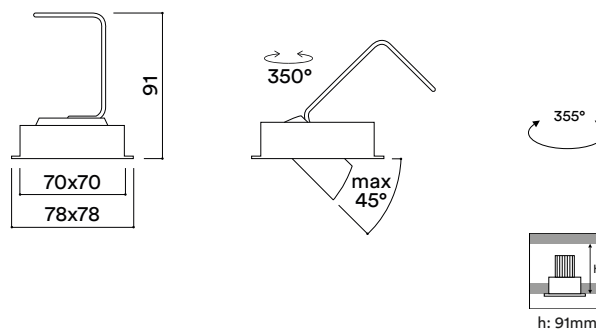

gear included

MEDIDAS MEASURES

78mm x 78mm

altura: 91mm

height: 91mm

REGULACIÓN DIMMING

on / off

corte de fase IGBT/TRIAC

phase-cut dimming IGBT/TRIAC

1-10V

pulsador

push

DALI

RECORTE CUTOUT

70 x 70mm

min. espesor del techo: 13mm

min. ceiling thickness: 13mm

máx. espesor del techo: 19mm

max. ceiling thickness: 19mm

profundidad empotrada: 91mm

recessed depth: 91mm

H(m)	D(cm)	Lux
1	75	2184
2	150	546
3	224	243

3000K 42°

cambio sin previo aviso change without notice