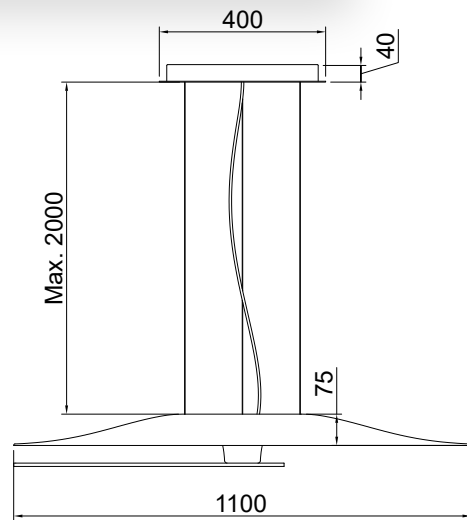

HIND RABII

LIGHTING STUDIO

MERIDIANA
 Design by Chiamonte Marin Studio, 2018

Shape in fiber glass		Diffuser	
Matt white		White marble look	Wengé oak look

Mounting	Pendant	Dimmable	Yes (TRIAC, trailing edge)	Marking	
Environment	indoor	Source	Included	Weight	8.4kgs
Lampshade	Fiber glass and Aluminium		Led 45w 2700K 5000 lm	Cord lenght	2000mm adjustable ; other lenght on request.
Frame	Cord & Metal	Voltage	220-250V		