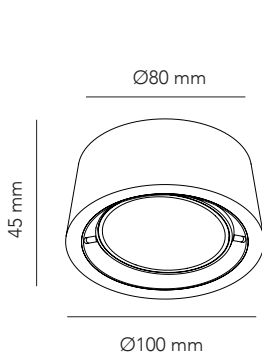

## OPTIC OUT

Design: Nital Patel

Including 3 changeable colour rings

- black, white and gold

\*Rose gold for indoor only

OPTIC OUT 1

OPTIC OUT 1+

# OPTIC OUT - 2700 K

Design: Nital Patel

**LIGHT·POINT**  
C O P E N H A G E N

ART. NAME	OPTIC OUT	OPTIC OUT 1+	-
Art. no. white/black	270340	270350	-
Art. no. black/white	270341	270351	-
Art. no. rose gold	270342	270352	-
EAN white/black	5711389703400	5711389703509	-
EAN black/white	5711389703417	5711389703516	-
EAN rose gold	5711389703424	5711389703523	-
Material	Aluminium / Acrylic	Aluminium / Acrylic	-
Light source	Lumens	Lumens	-
Lifetime	50.000	50.000	-
Number of light sources	1	1	-
Electronical gear	N/A	N/A	-
Driver watt	N/A	N/A	-
Light source watt	6	10	-
System watt	6	10	-
Voltage	230V	230V	-
Dimmable	Leading/trailing Edge	Leading/trailing Edge	-
Lumen output	540	900	-
Lumen pr. watt	90	90	-
Flux	N/A	N/A	-
CCT (K)	2700	2700	-
RA/CRI	>90	>90	-
Mac Adam	3	3	-
Light distribution	N/A	N/A	-
Beam angle	N/A	N/A	-
Tilt angle	N/A	N/A	-
Cutout mm.	N/A	N/A	-
Rotation	N/A	N/A	-
Looping	Yes	Yes	-