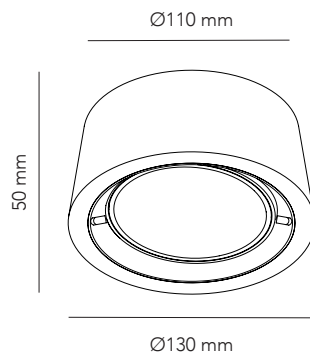

## OPTIC OUT

Design: Nital Patel

Including 3 changeable colour rings

- black, white and gold

\*Rose gold for indoor only

OPTIC OUT 1

OPTIC OUT 1+

# OPTIC OUT - 2700 K

Design: Nital Patel

**LIGHT·POINT**  
C O P E N H A G E N

ART. NAME	OPTIC OUT	OPTIC OUT 1+	-
Art. no. white/black	270340	270350	-
Art. no. black/white	270341	270351	-
Art. no. rose gold	270342	270352	-
EAN white/black	5711389703400	5711389703509	-
EAN black/white	5711389703417	5711389703516	-
EAN rose gold	5711389703424	5711389703523	-
Material	Aluminium / Acrylic	Aluminium / Acrylic	-
Light source	Lumens	Lumens	-
Lifetime	50.000	50.000	-
Number of light sources	1	1	-
Electronical gear	N/A	N/A	-
Driver watt	N/A	N/A	-
Light source watt	6	10	-
System watt	6	10	-
Voltage	230V	230V	-
Dimmable	Leading/trailing Edge	Leading/trailing Edge	-
Lumen output	540	900	-
Lumen pr. watt	90	90	-
Flux	N/A	N/A	-
CCT (K)	2700	2700	-
RA/CRI	>90	>90	-
Mac Adam	3	3	-
Light distribution	N/A	N/A	-
Beam angle	N/A	N/A	-
Tilt angle	N/A	N/A	-
Cutout mm.	N/A	N/A	-
Rotation	N/A	N/A	-
Looping	Yes	Yes	-