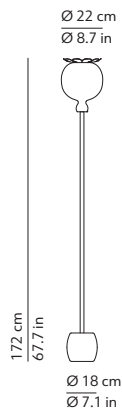

### CODES AND DIMENSIONS / CODICI E DIMENSIONI

K350355B  
K350355C  
K350355O

### PACKAGING / IMBALLO

Diffuser  
Volume: 0.027 m<sup>3</sup> / 0.968 ft<sup>3</sup>  
Gross weight: 2.00 kg / 4.40 lbs

Structure  
Volume: 0.046 m<sup>3</sup> / 1.625 ft<sup>3</sup>  
Gross weight: 3.5 kg / 7.7 lbs

Base  
Volume: 0.007 m<sup>3</sup> / 0.249 ft<sup>3</sup>  
Gross weight: 12.00 kg / 26.40 lbs

Accessories  
Volume: 0.012 m<sup>3</sup> / 0.410 ft<sup>3</sup>  
Gross weight: 2.00 kg / 4.40 lbs