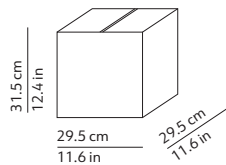

### PACKAGING / IMBALLO

Diffuser  
Volume: 0.027 m<sup>3</sup> / 0.968 ft<sup>3</sup>  
Gross weight: 2.00 kg / 4.40 lbs

Structure  
Volume: 0.046 m<sup>3</sup> / 1.625 ft<sup>3</sup>  
Gross weight: 3.5 kg / 7.7 lbs