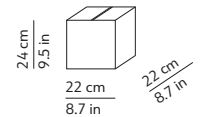

### CODES AND DIMENSIONS / CODICI E DIMENSIONI

K350355B  
K350355C  
K350355O

### PACKAGING / IMBALLO

Diffuser  
Volume: 0.027 m<sup>3</sup> / 0.968 ft<sup>3</sup>  
Gross weight: 2.00 kg / 4.40 lbs

Structure  
Volume: 0.046 m<sup>3</sup> / 1.625 ft<sup>3</sup>  
Gross weight: 3.5 kg / 7.7 lbs

Base  
Volume: 0.007 m<sup>3</sup> / 0.249 ft<sup>3</sup>  
Gross weight: 12.00 kg / 26.40 lbs

Accessories  
Volume: 0.012 m<sup>3</sup> / 0.410 ft<sup>3</sup>  
Gross weight: 2.00 kg / 4.40 lbs