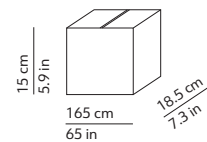

### CODES AND DIMENSIONS / CODICI E DIMENSIONI

K350355B  
K350355C  
K350355O

### PACKAGING / IMBALLO

Diffuser  
Volume: 0.027 m<sup>3</sup> / 0.968 ft<sup>3</sup>  
Gross weight: 2.00 kg / 4.40 lbs

Structure  
Volume: 0.046 m<sup>3</sup> / 1.625 ft<sup>3</sup>  
Gross weight: 3.5 kg / 7.7 lbs

Base  
Volume: 0.007 m<sup>3</sup> / 0.249 ft<sup>3</sup>  
Gross weight: 12.00 kg / 26.40 lbs

Accessories  
Volume: 0.012 m<sup>3</sup> / 0.410 ft<sup>3</sup>  
Gross weight: 2.00 kg / 4.40 lbs