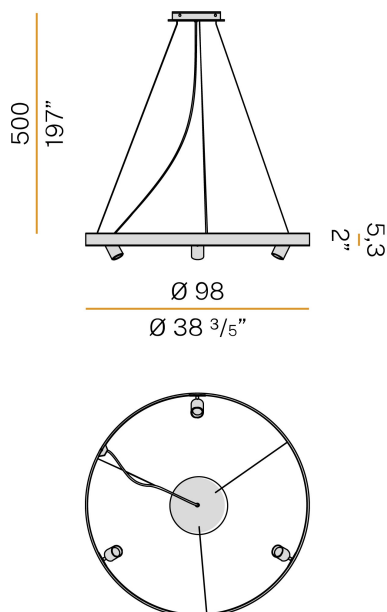

Textured glass screens.

Anti-glare snoots in black thermoplastic material.

5m (196,9") long steel suspension cables.

5m (196,9") long power cable in transparent PVC.

Power canopy with pickled sheet metal ceiling bracket and covering in white, black, bronze, mat brass or titanium polyacrylic paint.

Technical drawing

Polar diagram