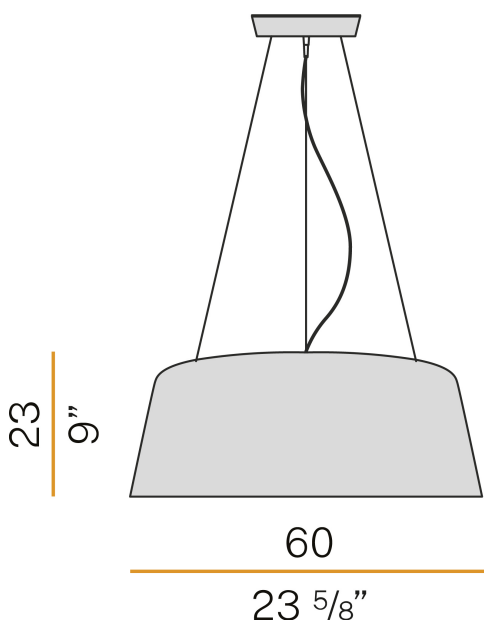

PANZERI

Blanca

220-240V AC dimmable (DALI/Push DIM)

L05710.060.0402

 glossy white

Data sheet

CODE	L05710.060.0402
SYSTEM POWER CONSUMPTION	70W
EFFICACY	66.49lm/W
LIGHT SOURCE	LED
LIGHT SOURCE LIFETIME	L90 (B10) 50.000h
COLOUR TEMPERATURE	3000K Ra>90
LIGHT DISTRIBUTION	diffused
POWER SUPPLY	220-240V AC
FREQUENCY	50/60Hz
ELECTRICAL CONFIGURATION	dimmable (DALI/Push DIM)
DRIVER	integrated included
NOMINAL LUMINOUS FLUX	8346lm
LUMEN OUTPUT	4654lm
EFFICIENCY	55.8%
WEIGHT	3,90 Kg
PROTECTION DEGREE	IP40
COLOUR TOLLERANCES	SDCM 3
PACKING DIMENSIONS	69,0 x 69,0 x 34,0 cm

Suspension lighting fixture for interiors, with direct and indirect light emission. Turned aluminium reflector in glossy white or metallized brown polyacrylic paint. Moulded acrylic diffuser with opaline finish. 2m (78,7") long steel suspension cables. 2,2m (86,6") long PVC power cable with red fabric covering. Power canopy with pickled sheet metal ceiling bracket and covering in glossy white or metallized brown polyacrylic paint.

Technical drawing

Polar diagram