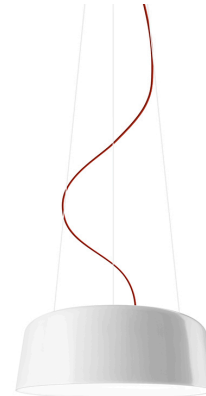

PANZERI

Blanca

220-240V AC dimmable (DALI/Push DIM)

L05710.060.0402

 glossy white

Data sheet

CODE	L05710.060.0402
SYSTEM POWER CONSUMPTION	70W
EFFICACY	66.49lm/W
LIGHT SOURCE	LED
LIGHT SOURCE LIFETIME	L90 (B10) 50.000h
COLOUR TEMPERATURE	3000K Ra>90
LIGHT DISTRIBUTION	diffused
POWER SUPPLY	220-240V AC
FREQUENCY	50/60Hz
ELECTRICAL CONFIGURATION	dimmable (DALI/Push DIM)
DRIVER	integrated included
NOMINAL LUMINOUS FLUX	8346lm
LUMEN OUTPUT	4654lm
EFFICIENCY	55.8%
WEIGHT	3,90 Kg
PROTECTION DEGREE	IP40
COLOUR TOLLERANCES	SDCM 3
PACKING DIMENSIONS	69,0 x 69,0 x 34,0 cm

Suspension lighting fixture for interiors, with direct and indirect light emission. Turned aluminium reflector in glossy white or metallized brown polyacrylic paint. Moulded acrylic diffuser with opaline finish. 2m (78,7") long steel suspension cables. 2,2m (86,6") long PVC power cable with red fabric covering. Power canopy with pickled sheet metal ceiling bracket and covering in glossy white or metallized brown polyacrylic paint.