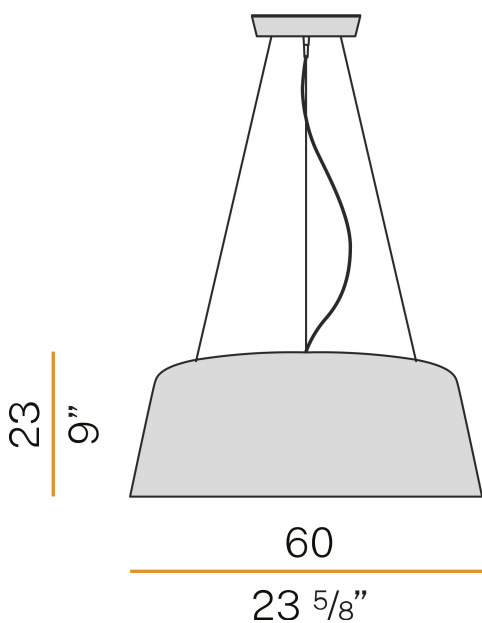

PANZERI

Blanca

220-240V AC dimmable (DALI/Push DIM)

L05744.060.0402

 metallized brown

Data sheet

CODE	L05744.060.0402
SYSTEM POWER CONSUMPTION	70W
EFFICACY	66.49lm/W
LIGHT SOURCE	LED
LIGHT SOURCE LIFETIME	L90 (B10) 50.000h
COLOUR TEMPERATURE	3000K Ra>90
LIGHT DISTRIBUTION	diffused
POWER SUPPLY	220-240V AC
FREQUENCY	50/60Hz
ELECTRICAL CONFIGURATION	dimmable (DALI/Push DIM)
DRIVER	integrated included
NOMINAL LUMINOUS FLUX	8346lm
LUMEN OUTPUT	4654lm
EFFICIENCY	55.8%
WEIGHT	3,90 Kg
PROTECTION DEGREE	IP40
COLOUR TOLLERANCES	SDCM 3
PACKING DIMENSIONS	69,0 x 69,0 x 34,0 cm

Suspension lighting fixture for interiors, with direct and indirect light emission. Turned aluminium reflector in glossy white or metallized brown polyacrylic paint. Moulded acrylic diffuser with opaline finish. 2m (78,7") long steel suspension cables. 2,2m (86,6") long PVC power cable with red fabric covering. Power canopy with pickled sheet metal ceiling bracket and covering in glossy white or metallized brown polyacrylic paint.

Technical drawing

Polar diagram