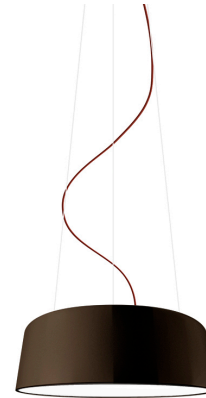

PANZERI

Blanca

220-240V AC dimmable (DALI/Push DIM)

L05744.060.0402

 metallized brown

Data sheet

CODE	L05744.060.0402
SYSTEM POWER CONSUMPTION	70W
EFFICACY	66.49lm/W
LIGHT SOURCE	LED
LIGHT SOURCE LIFETIME	L90 (B10) 50.000h
COLOUR TEMPERATURE	3000K Ra>90
LIGHT DISTRIBUTION	diffused
POWER SUPPLY	220-240V AC
FREQUENCY	50/60Hz
ELECTRICAL CONFIGURATION	dimmable (DALI/Push DIM)
DRIVER	integrated included
NOMINAL LUMINOUS FLUX	8346lm
LUMEN OUTPUT	4654lm
EFFICIENCY	55.8%
WEIGHT	3,90 Kg
PROTECTION DEGREE	IP40
COLOUR TOLLERANCES	SDCM 3
PACKING DIMENSIONS	69,0 x 69,0 x 34,0 cm

Suspension lighting fixture for interiors, with direct and indirect light emission. Turned aluminium reflector in glossy white or metallized brown polyacrylic paint. Moulded acrylic diffuser with opaline finish. 2m (78,7") long steel suspension cables. 2,2m (86,6") long PVC power cable with red fabric covering. Power canopy with pickled sheet metal ceiling bracket and covering in glossy white or metallized brown polyacrylic paint.