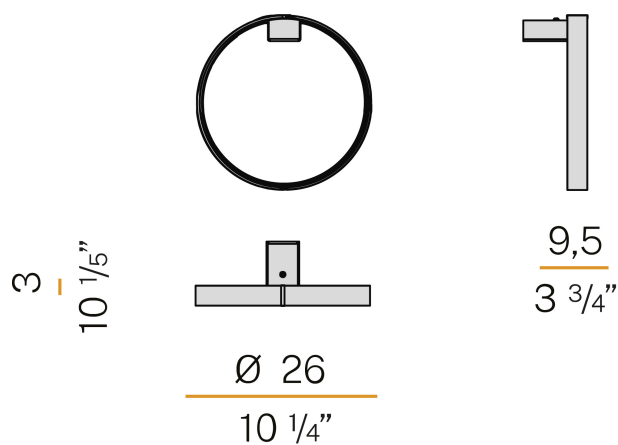

Technical drawing