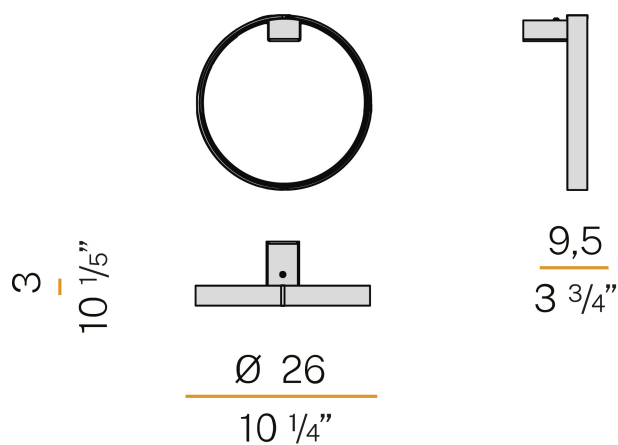

PANZERI

Zero Round

220-240V AC ON-OFF
A03317.025.0401

Data sheet

CODE	A03317.025.0401
SYSTEM POWER CONSUMPTION	13W
EFFICACY	61.23lm/W
LIGHT SOURCE	LED
LIGHT SOURCE LIFETIME	L70 (B50) 60.000h
COLOUR TEMPERATURE	3000K Ra>90
LIGHT DISTRIBUTION	diffused
POWER SUPPLY	220-240V AC
FREQUENCY	50/60Hz
ELECTRICAL CONFIGURATION	ON-OFF
DRIVER	integrated included
NOMINAL LUMINOUS FLUX	1024lm
LUMEN OUTPUT	796lm
EFFICIENCY	77.7%
WEIGHT	0,62 Kg
PROTECTION DEGREE	IP40
COLOUR TOLLERANCES	SDCM 3
PACKING DIMENSIONS	31,0 x 31,0 x 20,0 cm

Wall lighting fixture for interiors, with direct and indirect light emission.
Pickled sheet metal wall bracket in polyacrylic paint.
Pickled sheet metal wall plate in polyacrylic paint.
Bended extruded aluminium structure in white, black, bronze, mat brass or titanium polyacrylic paint.
Extruded polycarbonate diffuser with opaline finish.

Technical drawing

Polar diagram