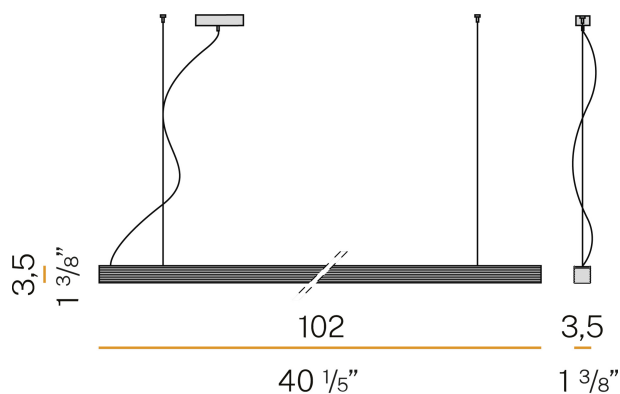

PANZERI

Brooklyn Line

220-240V AC ON-OFF
L23302.100.0401

Data sheet

CODE	L23302.100.0401
SYSTEM POWER CONSUMPTION	20W
EFFICACY	57.1lm/W
LIGHT SOURCE	LED
LIGHT SOURCE LIFETIME	L80 (B20) 80.000h
COLOUR TEMPERATURE	3000K Ra>90
LIGHT DISTRIBUTION	diffused
POWER SUPPLY	220-240V AC
FREQUENCY	50/60Hz
ELECTRICAL CONFIGURATION	ON-OFF
DRIVER	integrated included
NOMINAL LUMINOUS FLUX	2280lm
LUMEN OUTPUT	1142lm
EFFICIENCY	50.1%
WEIGHT	2,12 Kg
PROTECTION DEGREE	IP20
COLOUR TOLLERANCES	SDCM 3
GLOW WIRE TEST PERFORMANCE	850°
PACKING DIMENSIONS	12,0 x 106,0 x 7,0 cm

Suspension lighting fixture for interiors, with direct light emission. Extruded aluminium structure in RAL 9003 white powder paint. Extruded aluminium reflector in powder paint. Extruded polycarbonate diffuser with opaline finish. Aluminium end caps in polyacrylic paint. Suspension kit with griplocks and 2m (78,7") long steel cables. 2,2m (86,6") long power cable in transparent PVC. Power canopy with pickled sheet metal ceiling bracket and covering in white polyacrylic paint.

Technical drawing

Polar diagram