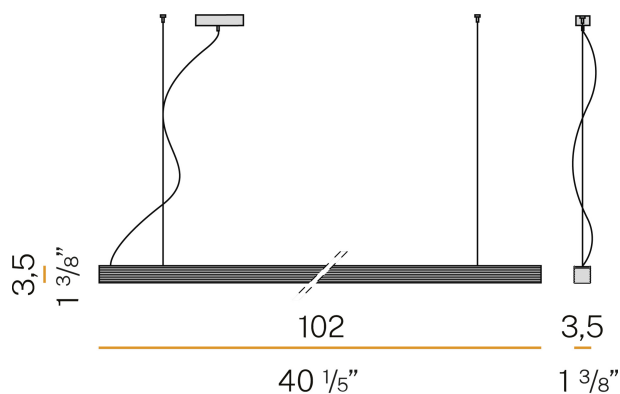

PANZERI

Brooklyn Line

220-240V AC ON-OFF
L23301.100.0401

white

Data sheet

CODE	L23301.100.0401
SYSTEM POWER CONSUMPTION	20W
EFFICACY	57.1lm/W
LIGHT SOURCE	LED
LIGHT SOURCE LIFETIME	L80 (B20) 80.000h
COLOUR TEMPERATURE	3000K Ra>90
LIGHT DISTRIBUTION	diffused
POWER SUPPLY	220-240V AC
FREQUENCY	50/60Hz
ELECTRICAL CONFIGURATION	ON-OFF
DRIVER	integrated included
NOMINAL LUMINOUS FLUX	2280lm
LUMEN OUTPUT	1142lm
EFFICIENCY	50.1%
WEIGHT	2,12 Kg
PROTECTION DEGREE	IP20
COLOUR TOLLERANCES	SDCM 3
GLOW WIRE TEST PERFORMANCE	850°
PACKING DIMENSIONS	12,0 x 106,0 x 7,0 cm

Suspension lighting fixture for interiors, with direct light emission. Extruded aluminium structure in RAL 9003 white powder paint. Extruded aluminium reflector in powder paint. Extruded polycarbonate diffuser with opaline finish. Aluminium end caps in polyacrylic paint. Suspension kit with griplocks and 2m (78,7") long steel cables. 2,2m (86,6") long power cable in transparent PVC. Power canopy with pickled sheet metal ceiling bracket and covering in white polyacrylic paint.

Technical drawing

Polar diagram