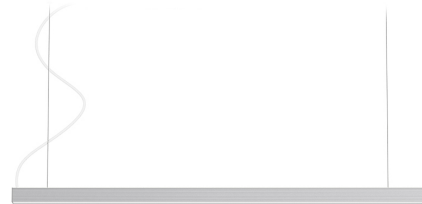

PANZERI

Brooklyn Line

220-240V AC ON-OFF
L23301.100.0401

white

Data sheet

CODE	L23301.100.0401
SYSTEM POWER CONSUMPTION	20W
EFFICACY	57.1lm/W
LIGHT SOURCE	LED
LIGHT SOURCE LIFETIME	L80 (B20) 80.000h
COLOUR TEMPERATURE	3000K Ra>90
LIGHT DISTRIBUTION	diffused
POWER SUPPLY	220-240V AC
FREQUENCY	50/60Hz
ELECTRICAL CONFIGURATION	ON-OFF
DRIVER	integrated included
NOMINAL LUMINOUS FLUX	2280lm
LUMEN OUTPUT	1142lm
EFFICIENCY	50.1%
WEIGHT	2,12 Kg
PROTECTION DEGREE	IP20
COLOUR TOLLERANCES	SDCM 3
GLOW WIRE TEST PERFORMANCE	850°
PACKING DIMENSIONS	12,0 x 106,0 x 7,0 cm

Suspension lighting fixture for interiors, with direct light emission. Extruded aluminium structure in RAL 9003 white powder paint. Extruded aluminium reflector in powder paint. Extruded polycarbonate diffuser with opaline finish. Aluminium end caps in polyacrylic paint. Suspension kit with griplocks and 2m (78,7") long steel cables. 2,2m (86,6") long power cable in transparent PVC. Power canopy with pickled sheet metal ceiling bracket and covering in white polyacrylic paint.