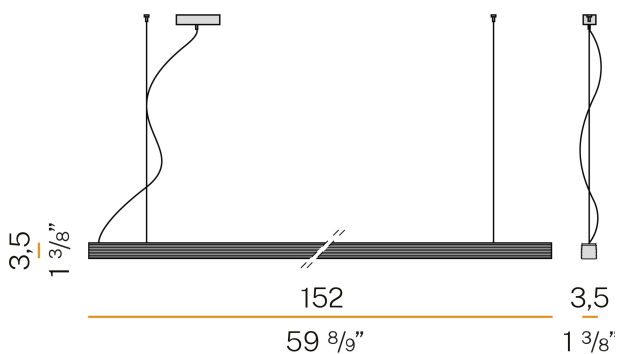

Technical drawing