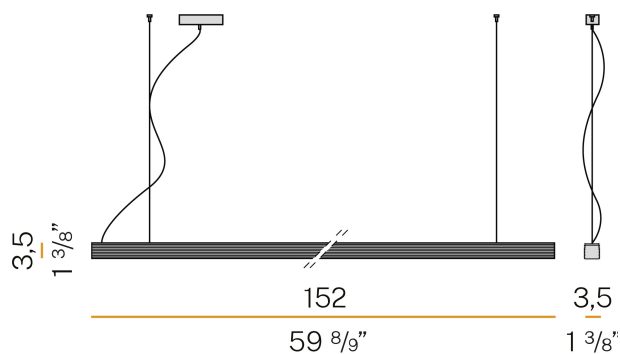

PANZERI

Brooklyn Line

220-240V AC ON-OFF
L23301.150.0401

● white

Data sheet

CODE	L23301.150.0401
SYSTEM POWER CONSUMPTION	29W
EFFICACY	59.07lm/W
LIGHT SOURCE	LED
LIGHT SOURCE LIFETIME	L80 (B20) 80.000h
COLOUR TEMPERATURE	3000K Ra>90
LIGHT DISTRIBUTION	diffused
POWER SUPPLY	220-240V AC
FREQUENCY	50/60Hz
ELECTRICAL CONFIGURATION	ON-OFF
DRIVER	integrated included
NOMINAL LUMINOUS FLUX	3420lm
LUMEN OUTPUT	1713lm
EFFICIENCY	50.1%
WEIGHT	2,32 Kg
PROTECTION DEGREE	IP20
COLOUR TOLLERANCES	SDCM 3
GLOW WIRE TEST PERFORMANCE	850°
PACKING DIMENSIONS	12,0 x 170,0 x 7,0 cm

Suspension lighting fixture for interiors, with direct light emission. Extruded aluminium structure in RAL 9003 white powder paint. Extruded aluminium reflector in powder paint. Extruded polycarbonate diffuser with opaline finish. Aluminium end caps in polyacrylic paint. Suspension kit with griplocks and 2m (78,7") long steel cables. 2,2m (86,6") long power cable in transparent PVC. Power canopy with pickled sheet metal ceiling bracket and covering in white polyacrylic paint.

Technical drawing

Polar diagram