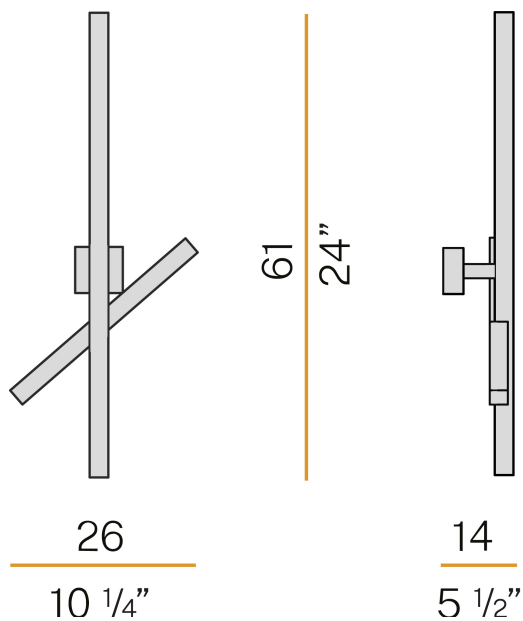

PANZERI

Carmen

220-240V AC ON-OFF
A06402.000.0401

● black

Data sheet

CODE	A06402.000.0401
SYSTEM POWER CONSUMPTION	13W
EFFICACY	78.85lm/W
LIGHT SOURCE	LED
LIGHT SOURCE LIFETIME	L80 (B20) 80.000h
COLOUR TEMPERATURE	3000K Ra>90
LIGHT DISTRIBUTION	diffused
POWER SUPPLY	220-240V AC
FREQUENCY	50/60Hz
ELECTRICAL CONFIGURATION	ON-OFF
DRIVER	integrated included
NOMINAL LUMINOUS FLUX	1425lm
LUMEN OUTPUT	1025lm
EFFICIENCY	71.9%
WEIGHT	1.79 Kg
PROTECTION DEGREE	IP20
COLOUR TOLLERANCES	SDCM 3
GLOW WIRE TEST PERFORMANCE	850°
PACKING DIMENSIONS	21,0 x 62,0 x 32,0 cm

Wall lighting fixture for interiors, with indirect light emission.
Galvanized sheet metal wall bracket.
Pickled sheet metal wall plate in polyacrylic paint.
Turned steel joint in polyacrylic paint.
Pickled sheet metal adjustable structure in white or black polyacrylic paint.
Aluminium dissipation plates in polyacrylic paint.
Modelled polycarbonate screens with transparent finish.

Technical drawing

Polar diagram